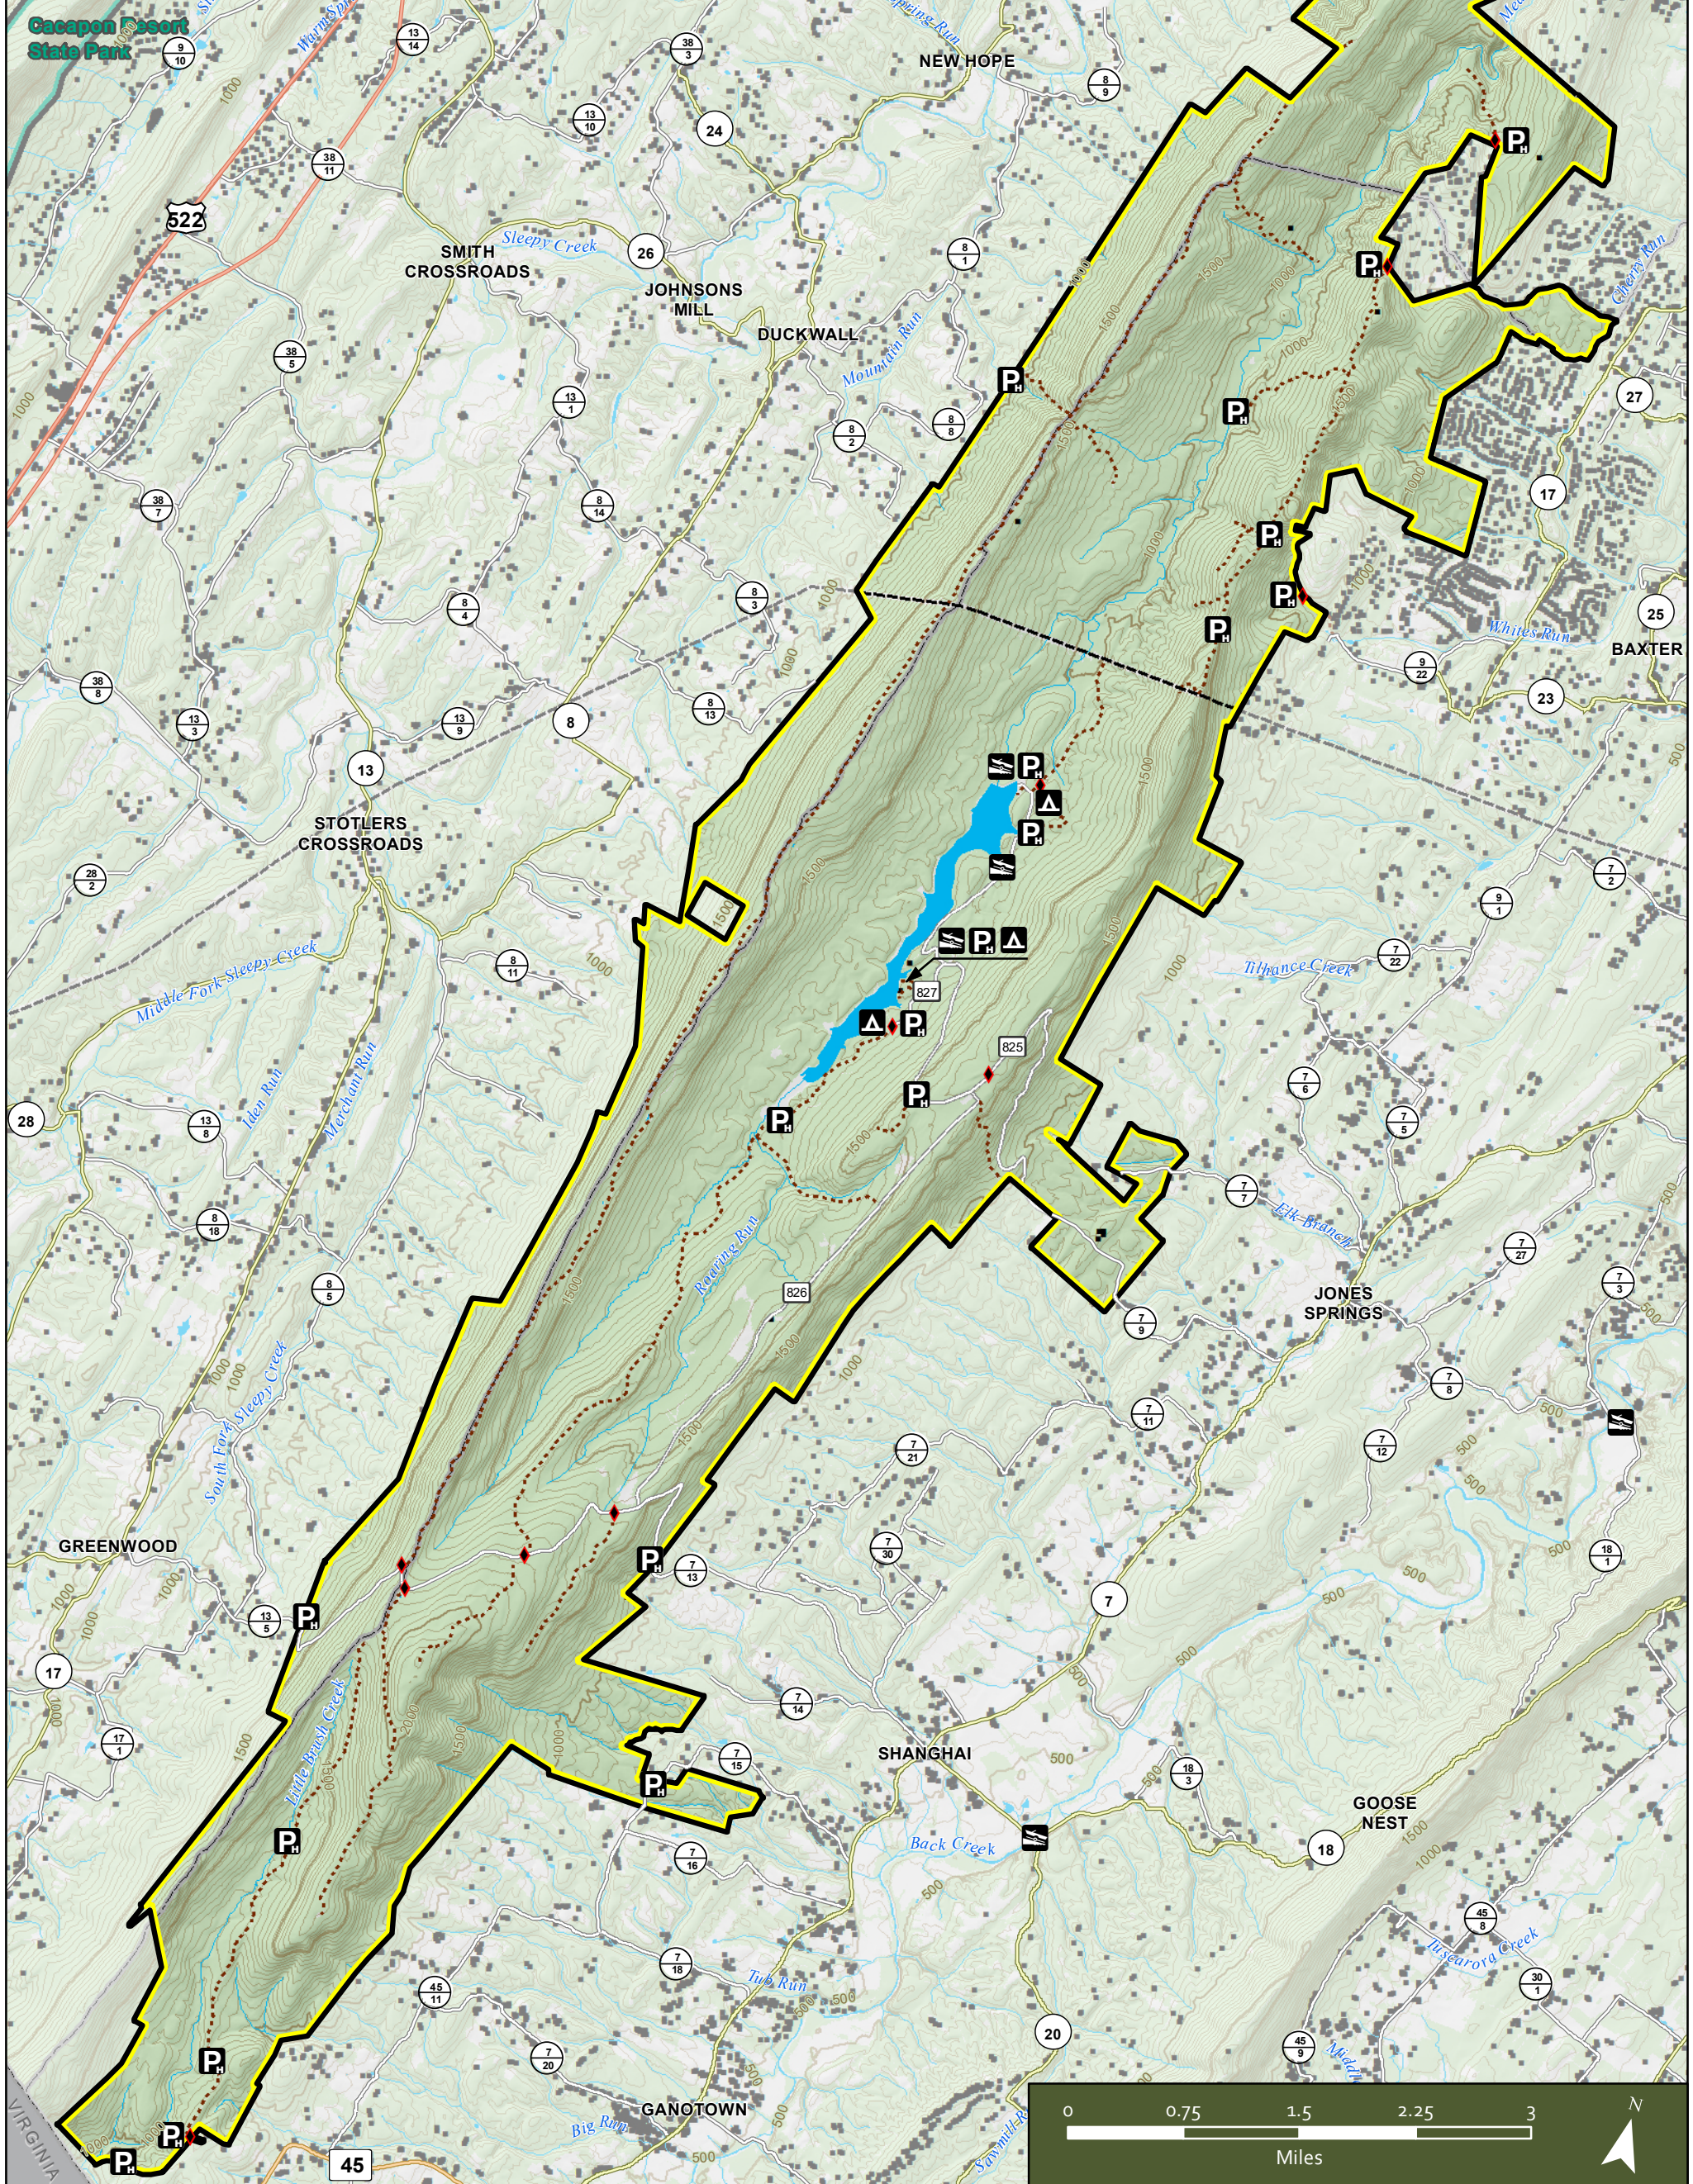

# SLEEPY CREEK WILDLIFE MANAGEMENT AREA

Berkeley & Morgan Counties, West Virginia

- Hunter Access Parking
- Boating Access (Ramp)
- Campground Locations
- Gates
- WMA Boundary
- State Park
- US Highways
- State Routes
- County Routes
- Secondary County Routes
- Hunter Access Trails (Improved)
- Powerlines