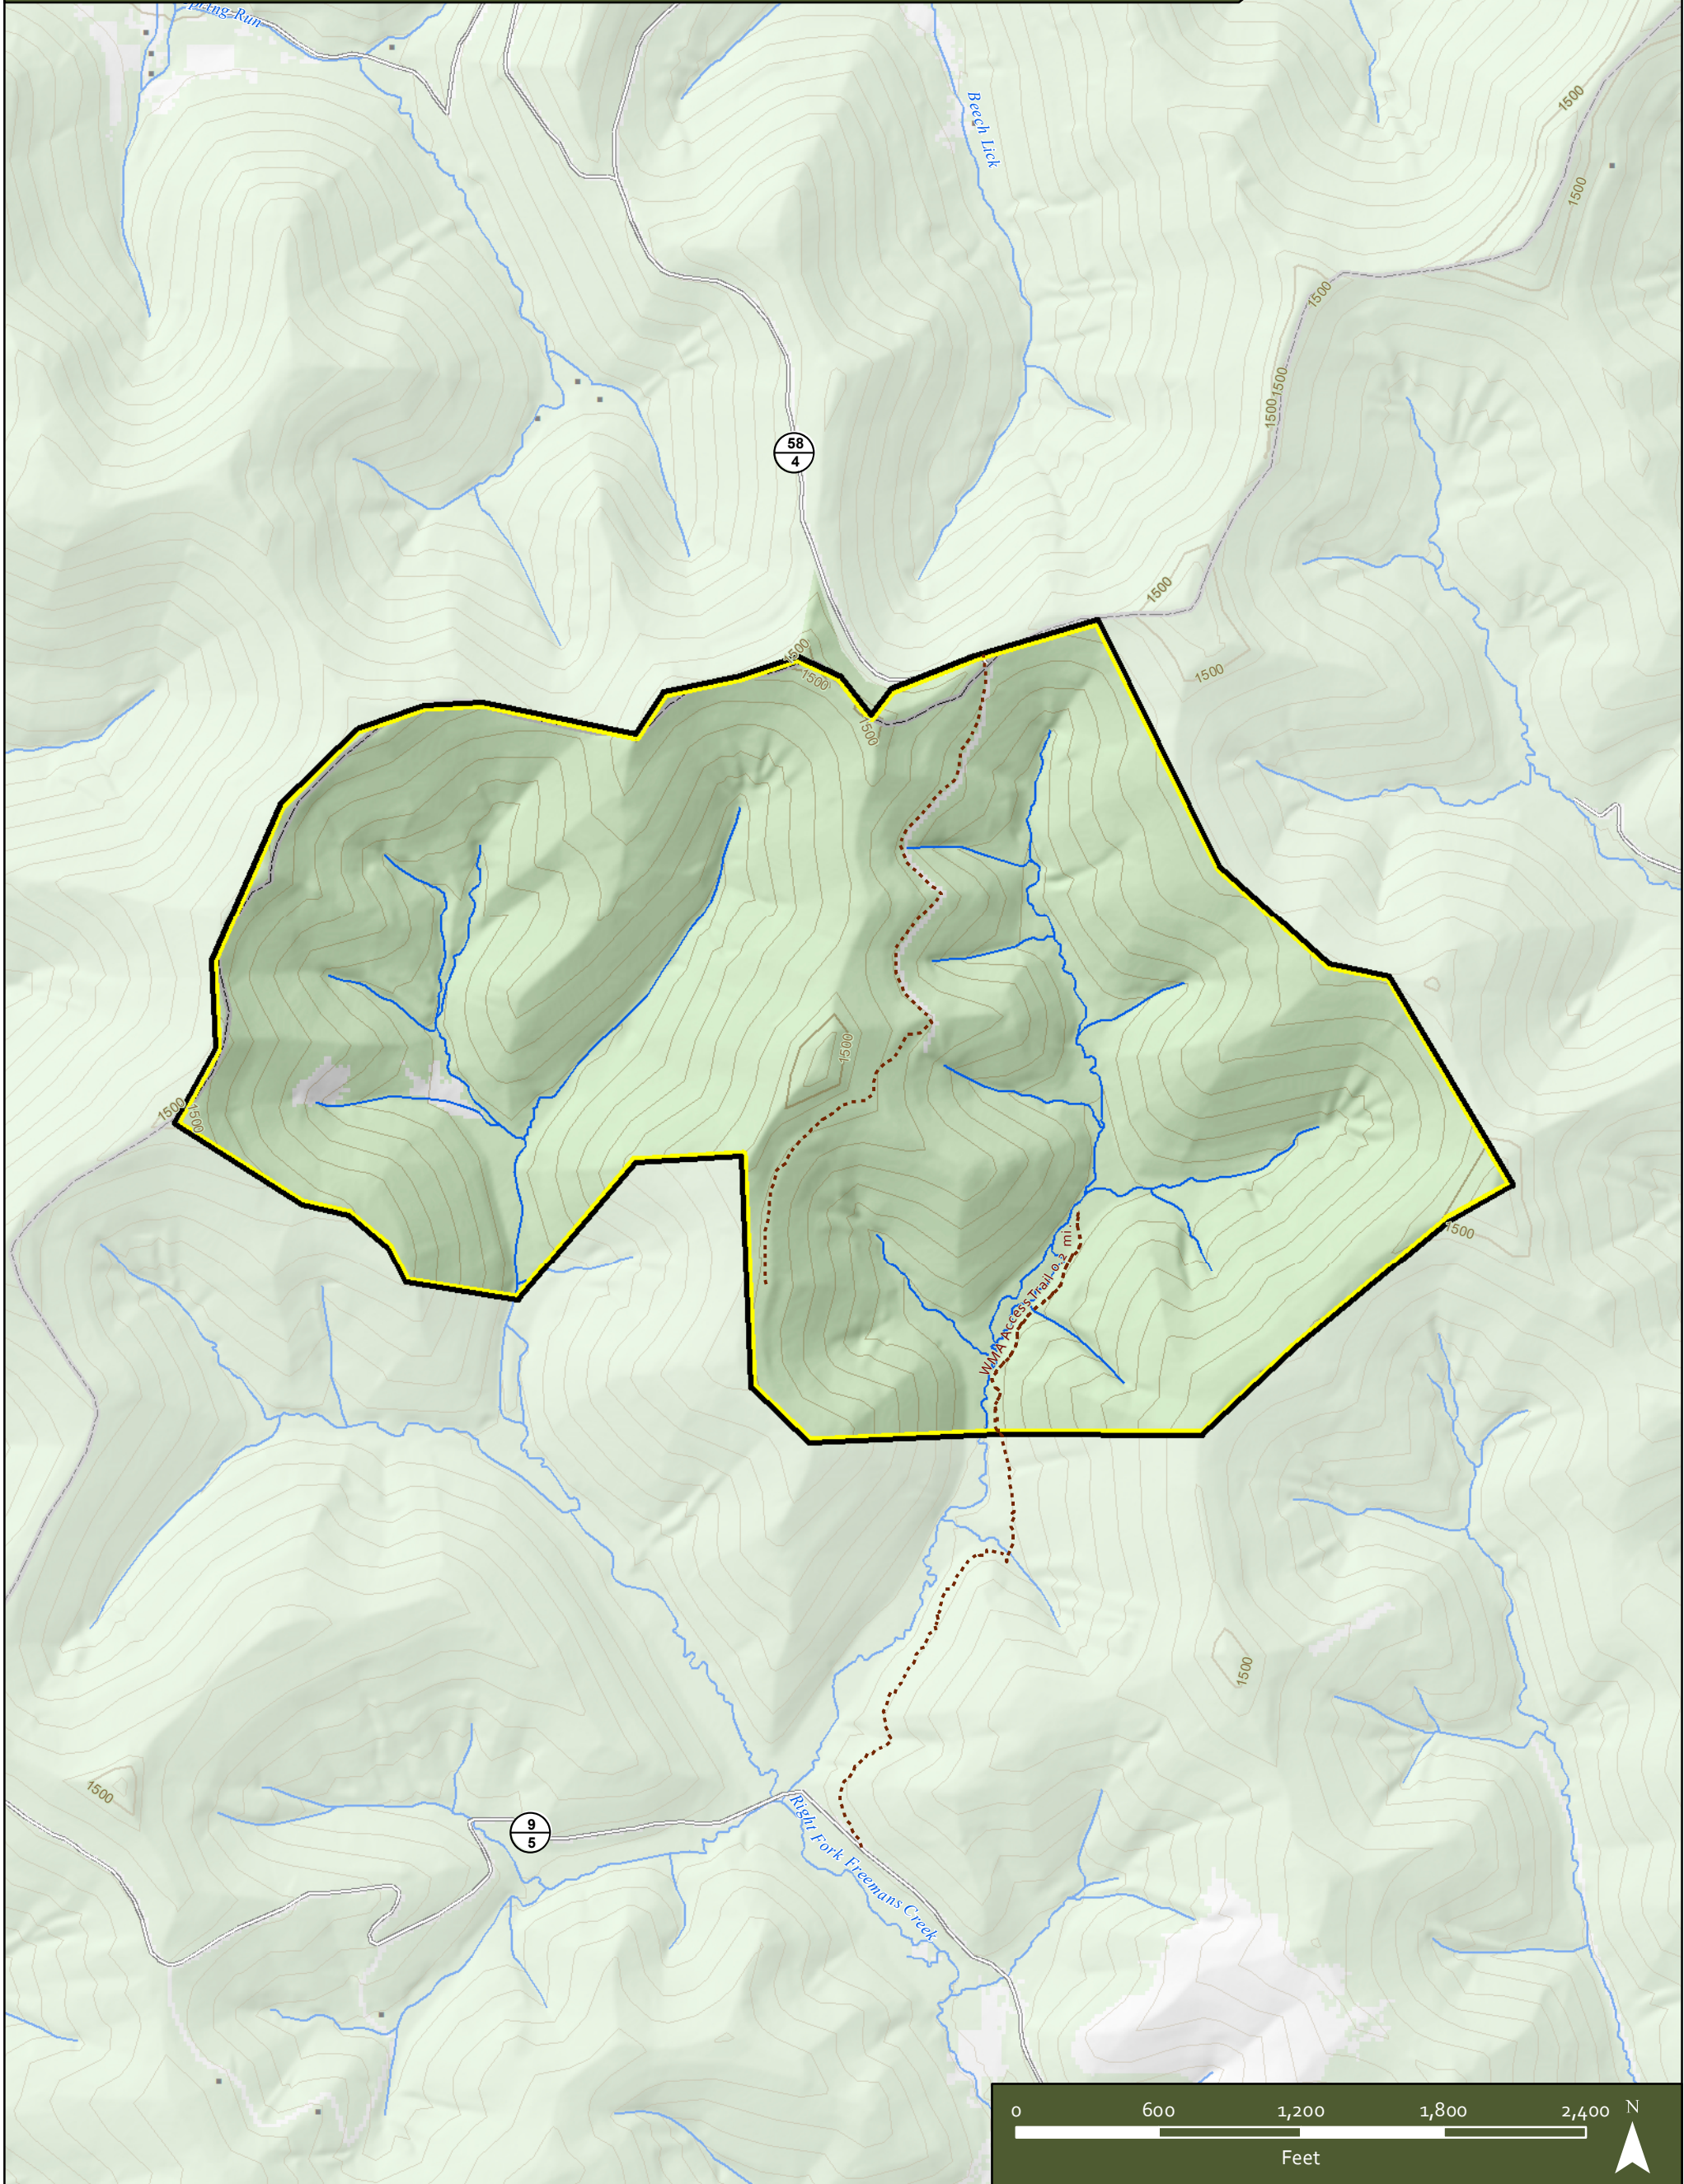

# SMOKE CAMP WILDLIFE MANAGEMENT AREA

Lewis County, West Virginia

- WMA Boundary
- Interstates
- County Routes
- Hunter Access Trails (unimproved)
- US Highways
- Secondary County Routes
- Hunter Access Trails (improved)
- State Routes
- Streets