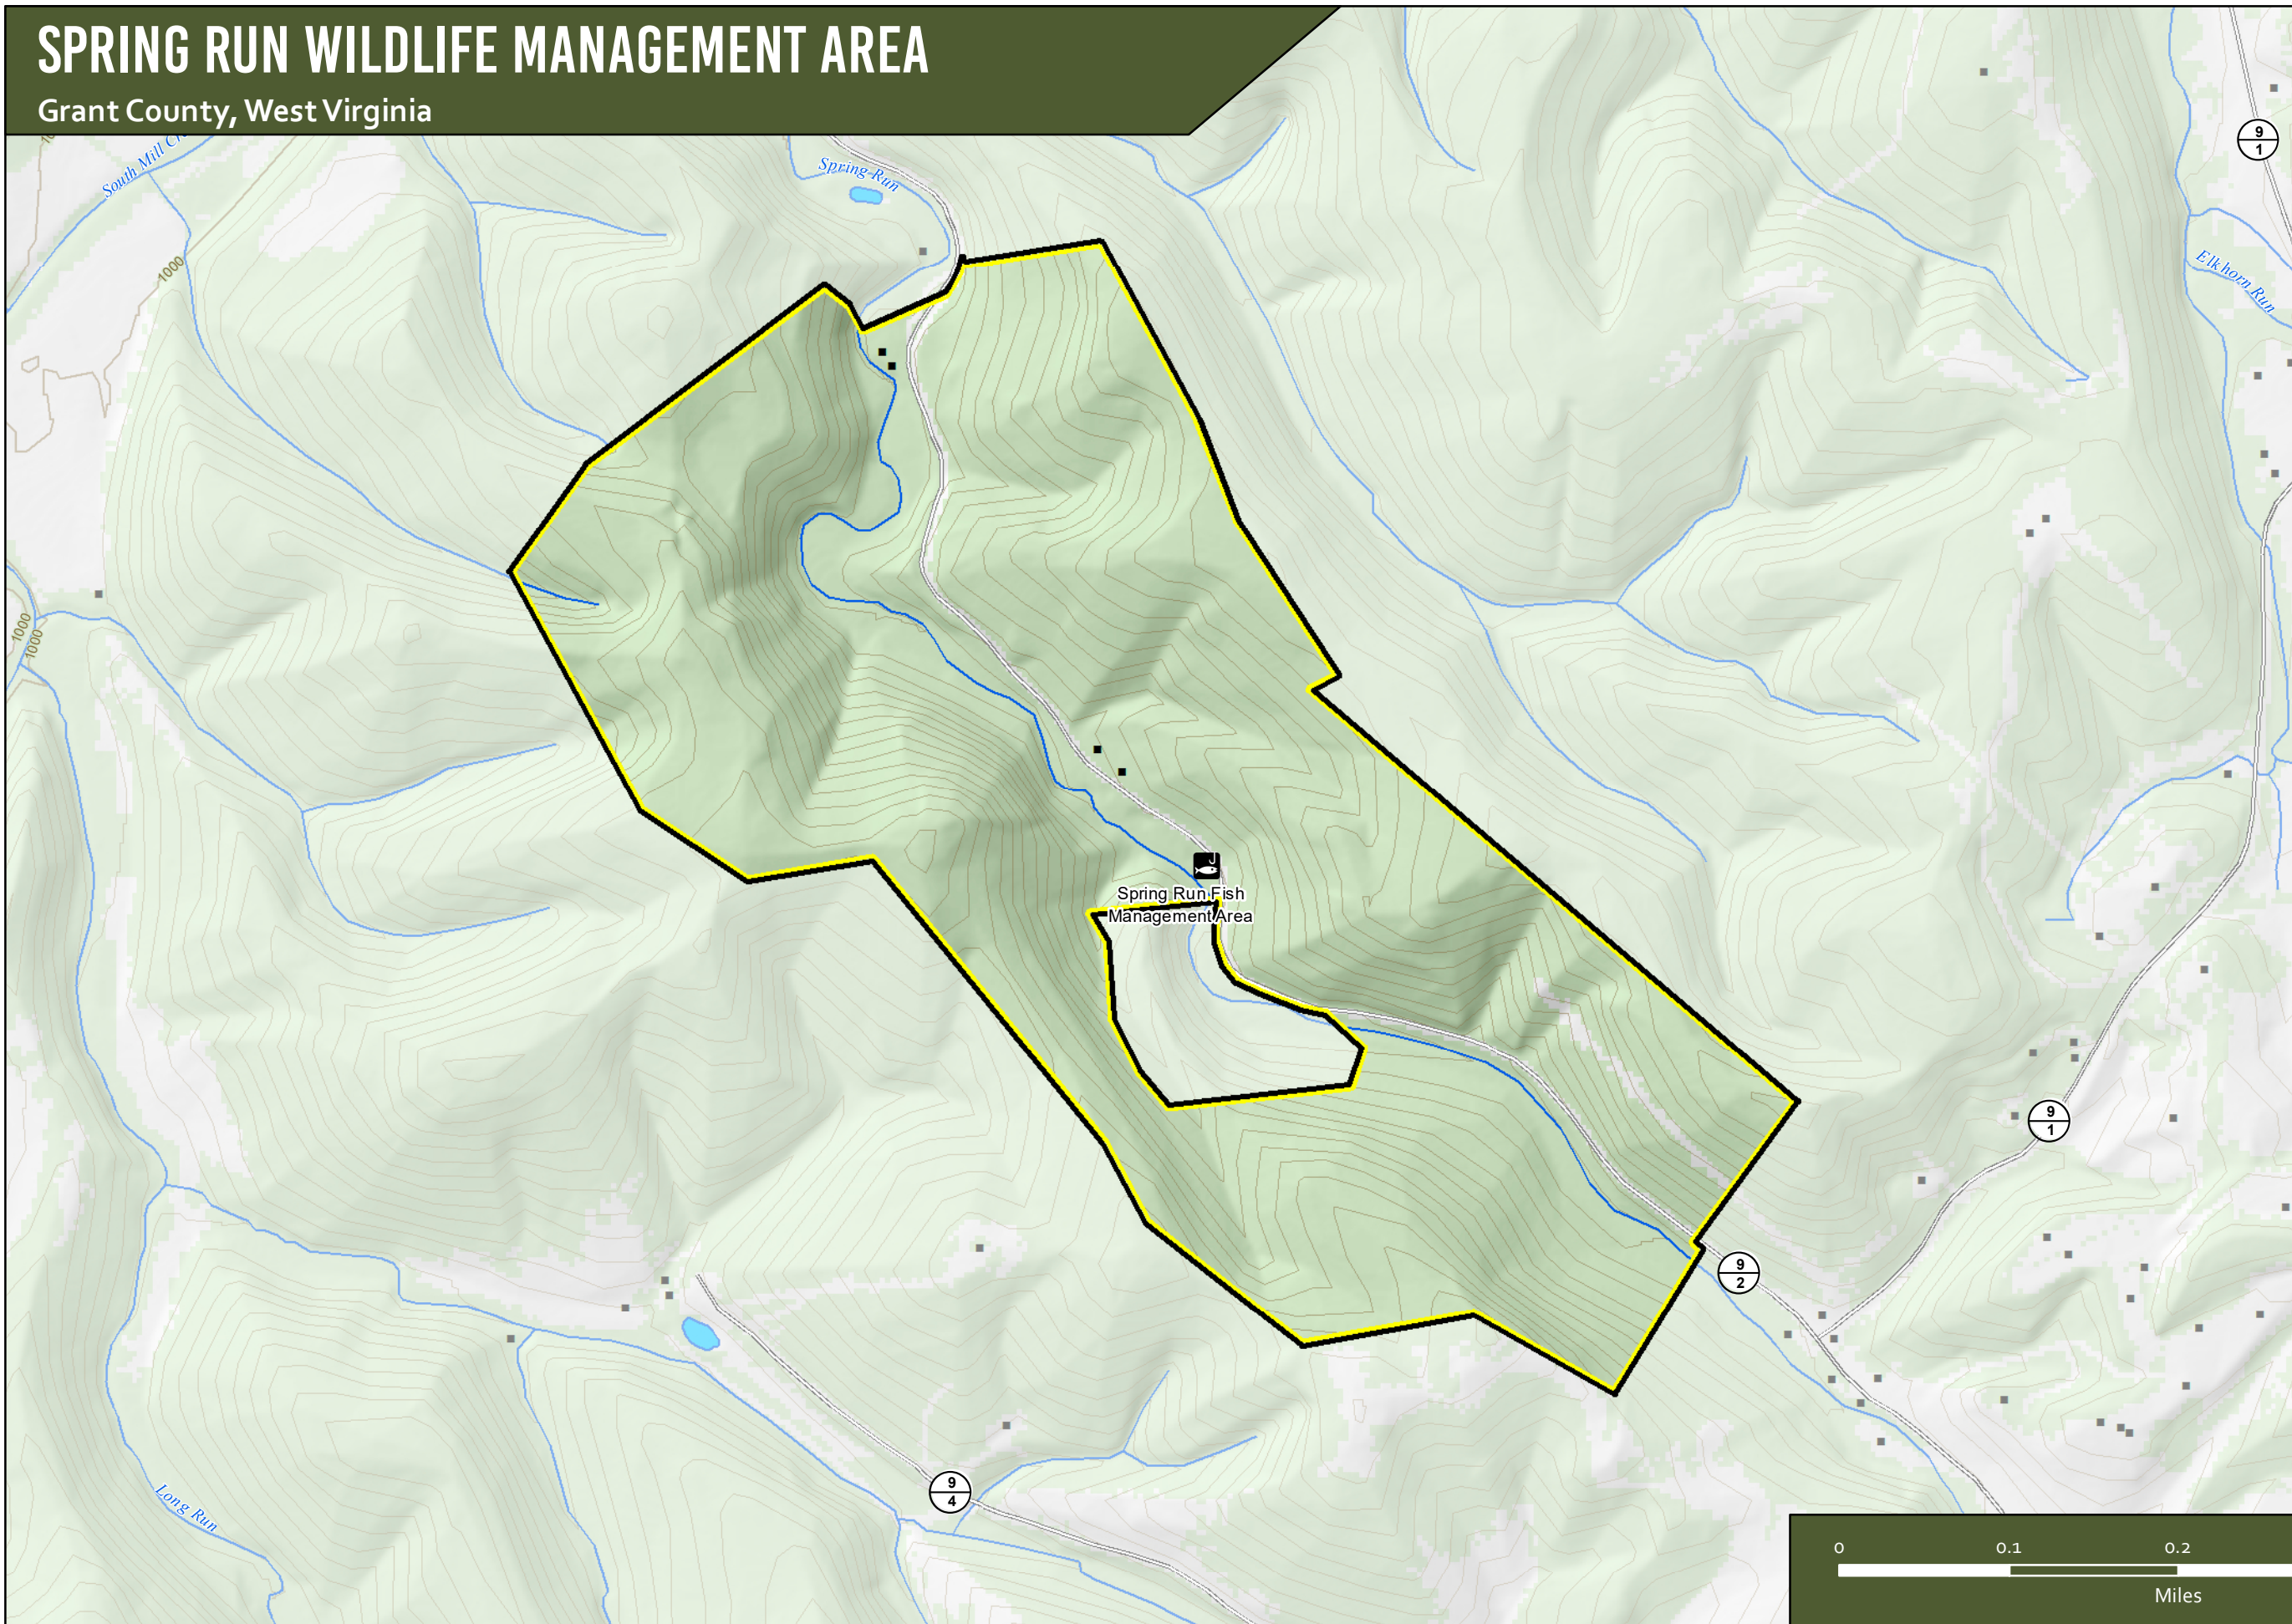

SPRING RUN WILDLIFE MANAGEMENT AREA

Grant County, West Virginia

**NO HUNTING
PERMITTED ON WMA**

- Fishing Access
- Boating Access (Carry/Slide)
- Boating Access (Ramp)
- Gates
- Hunter Access Trails (unimproved)
- Hunter Access Trails (improved)
- WMA Boundary
- Interstates
- US Highways
- State Routes
- County Routes
- Secondary County Routes
- Powerlines