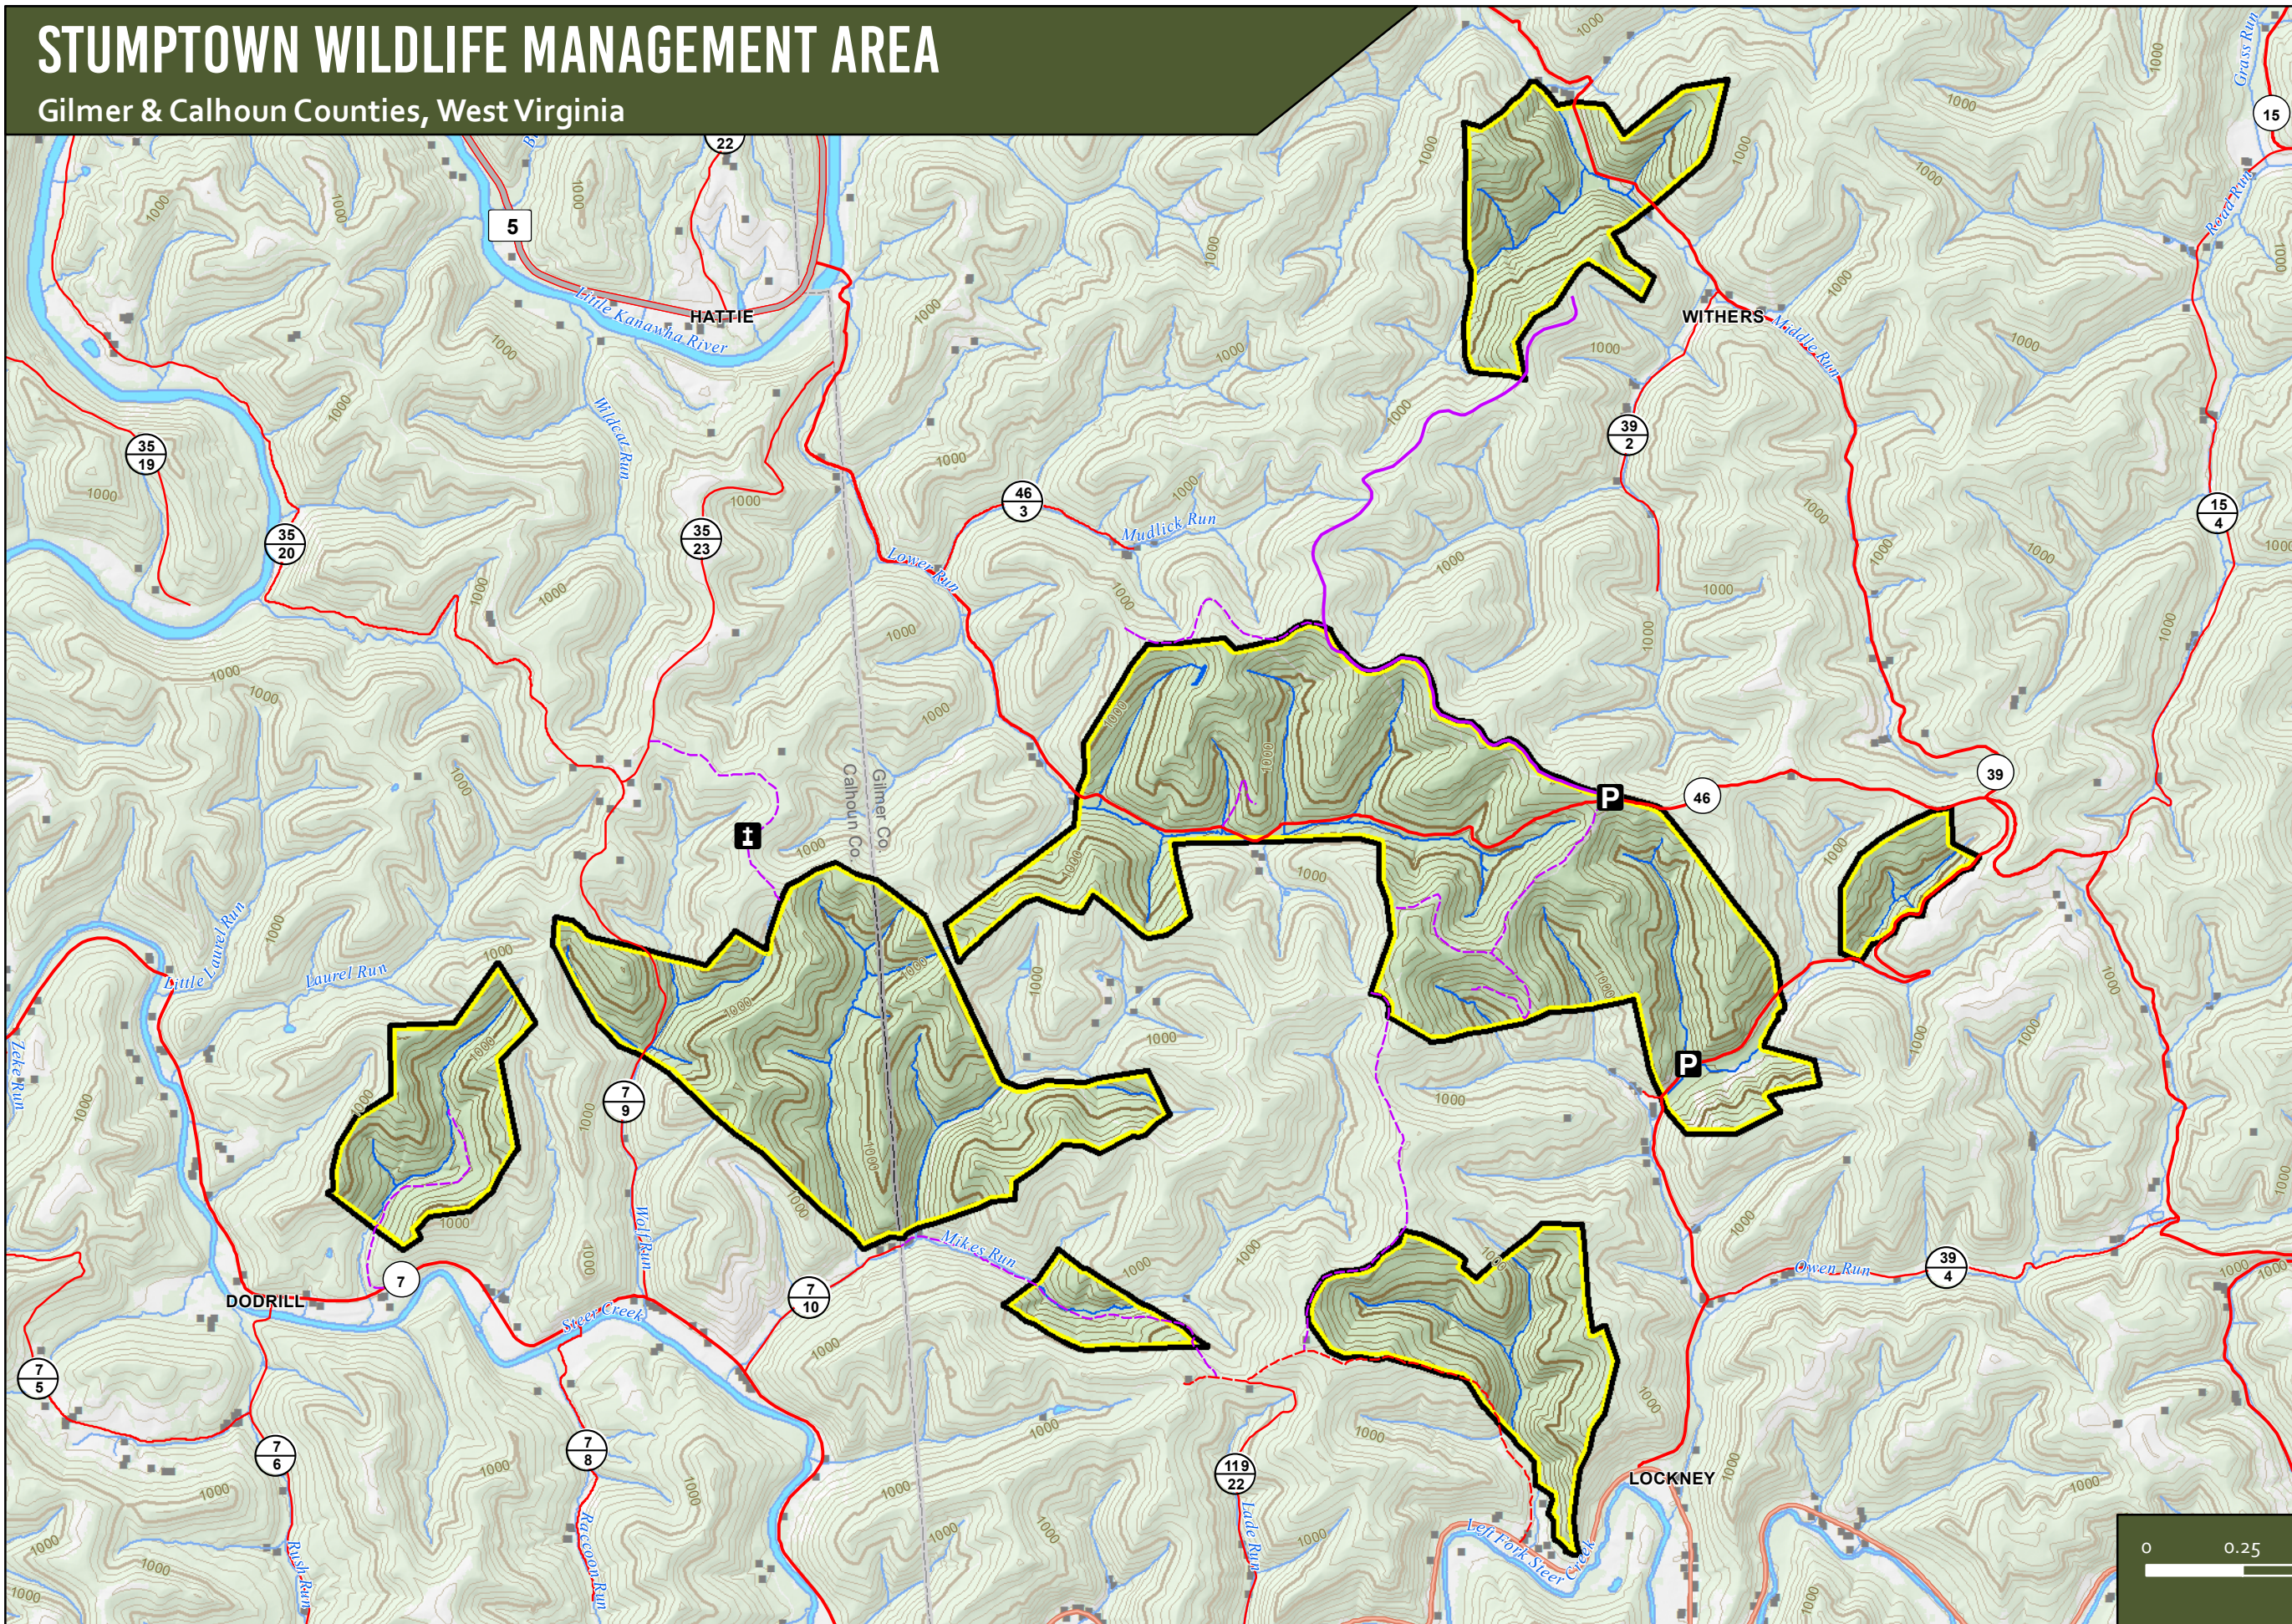

STUMPTOWN WILDLIFE MANAGEMENT AREA

Gilmer & Calhoun Counties, West Virginia

Legend

- Parking Areas
- Cemetery
- Powerlines
- Secondary County Routes
- County Highway - Poor or Impassable
- WMA Road - Improved
- WMA Road - Poor or Impassable
- WMA Boundary

WMA Roads have Possible Restrictions No ATV's