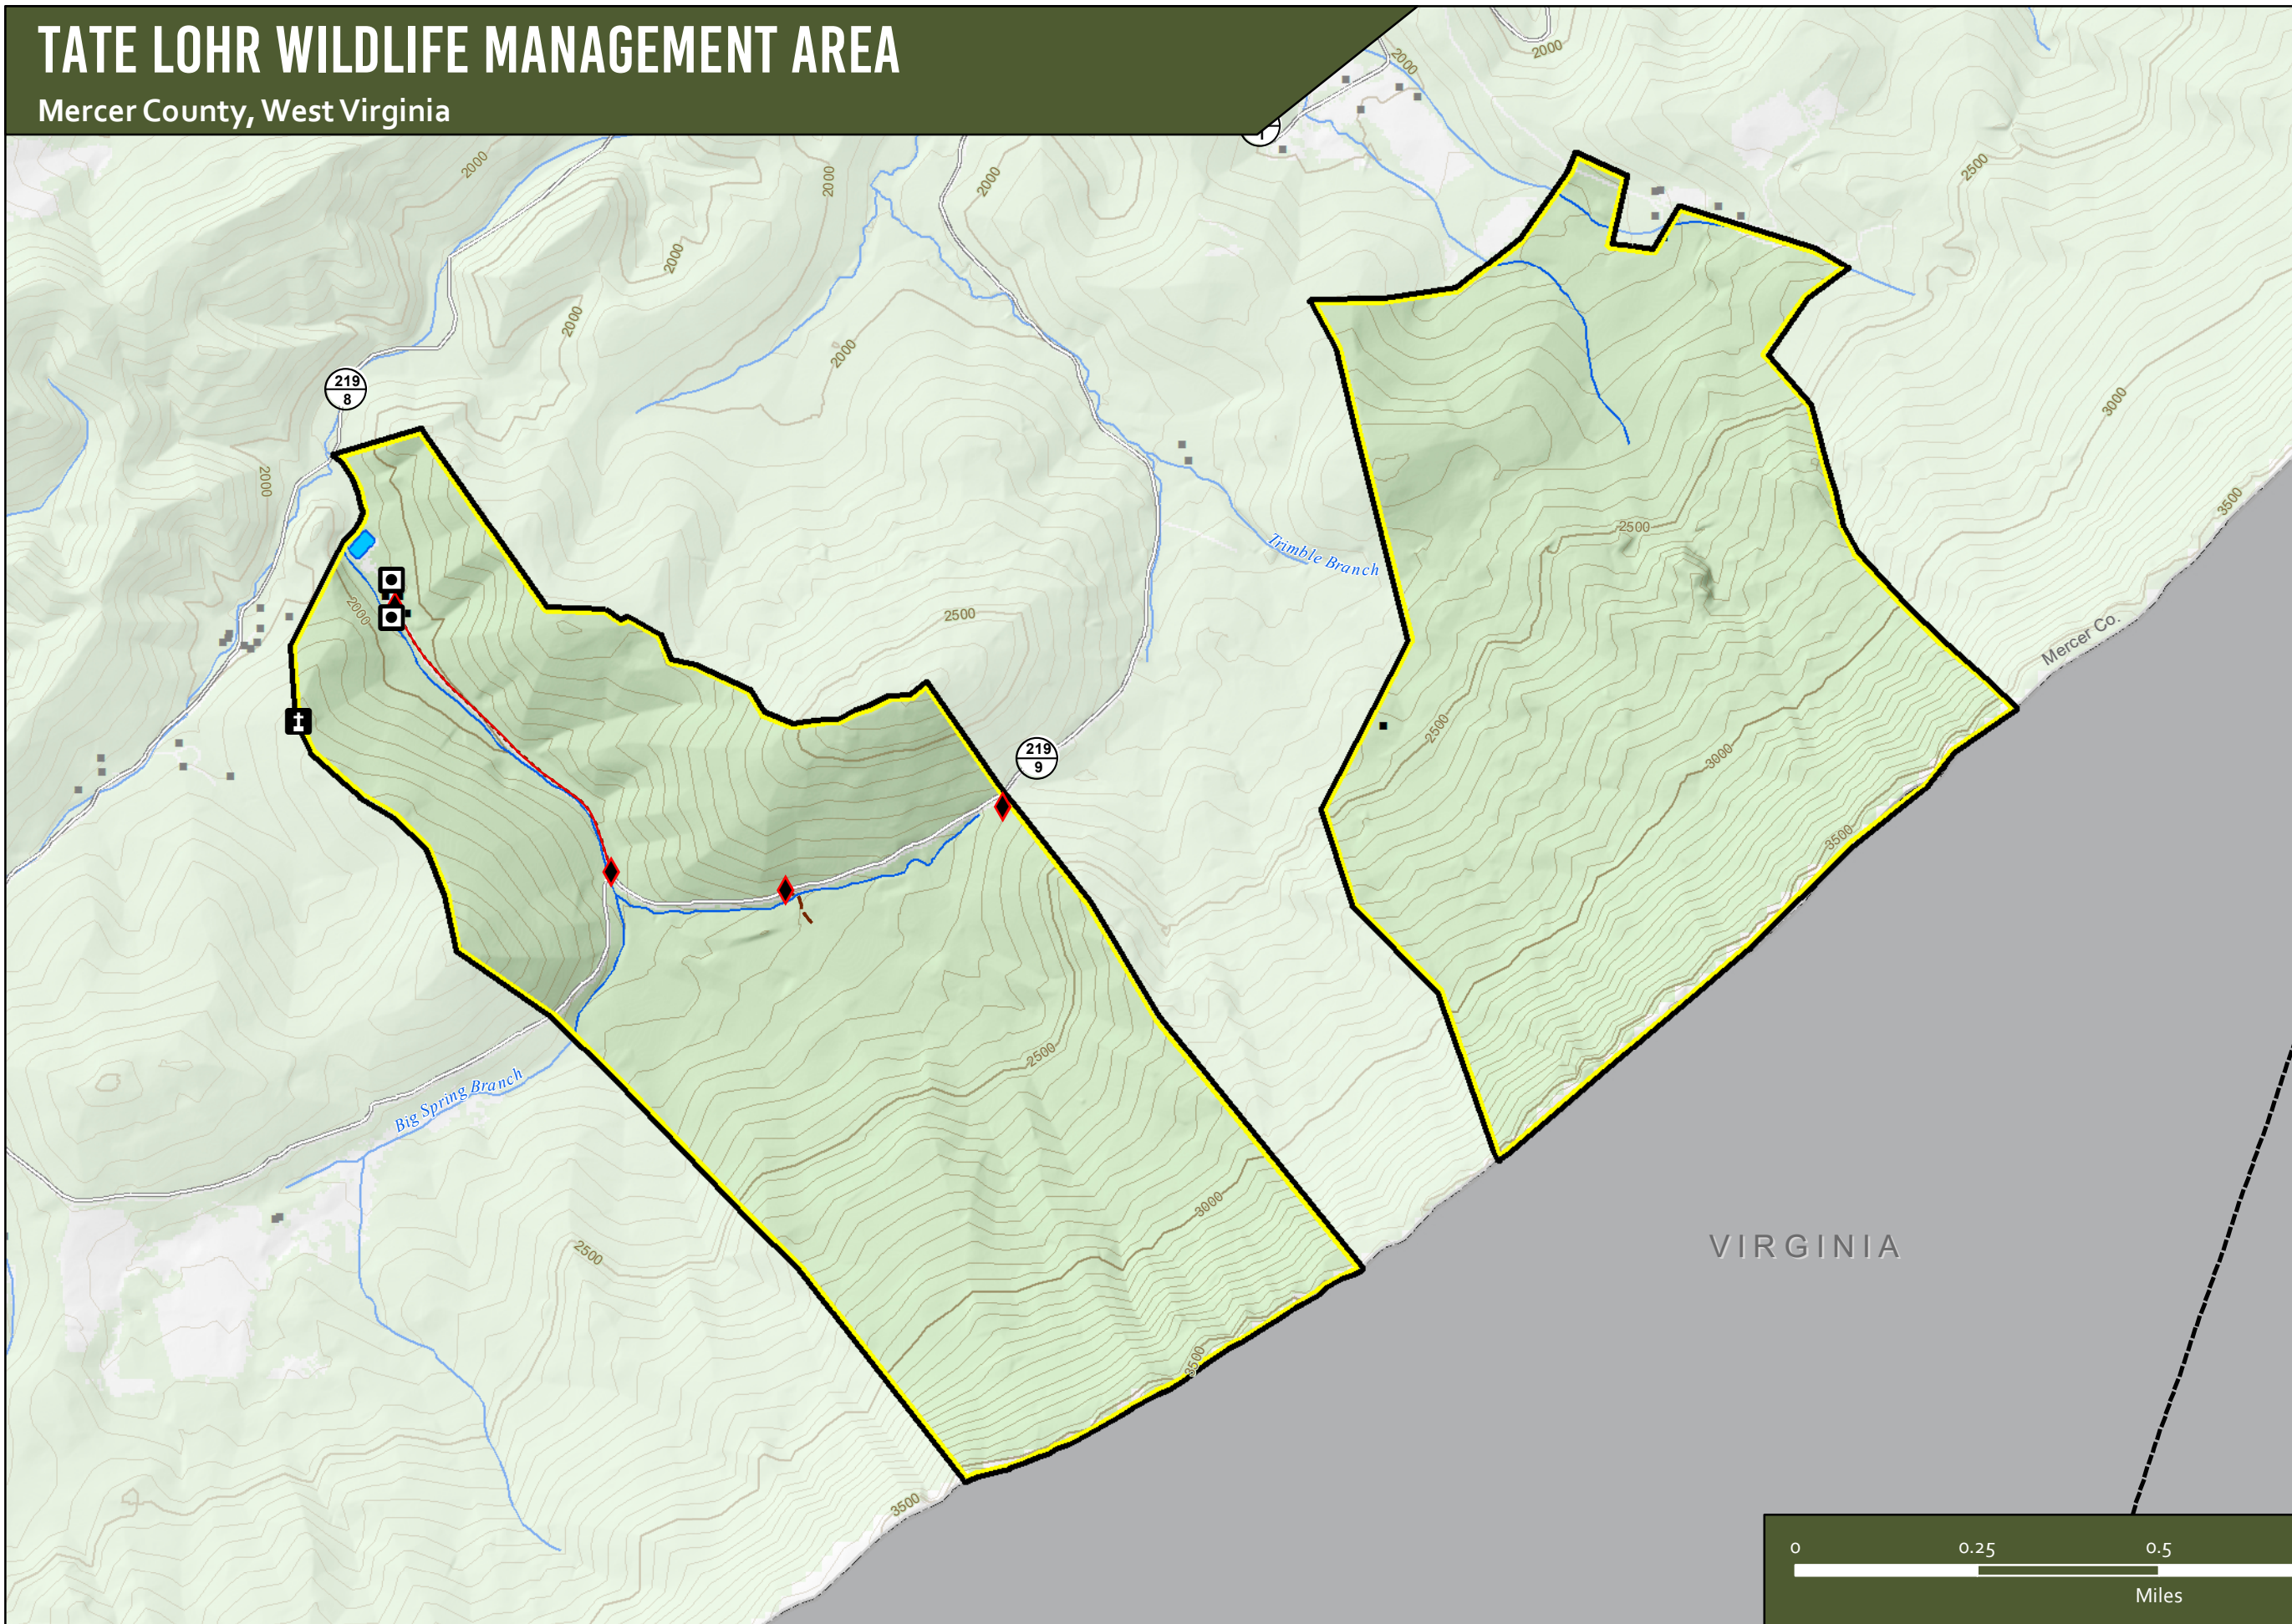

TATE LOHR WILDLIFE MANAGEMENT AREA

Mercer County, West Virginia

Legend

- Parking Areas
- Office
- Cemetery
- Gates
- Hunter Access Trails (unimproved)
- Hunter Access Trails (improved)
- WMA Boundary
- Interstates
- US Highways
- State Routes
- County Routes
- Secondary County Routes
- Powerlines