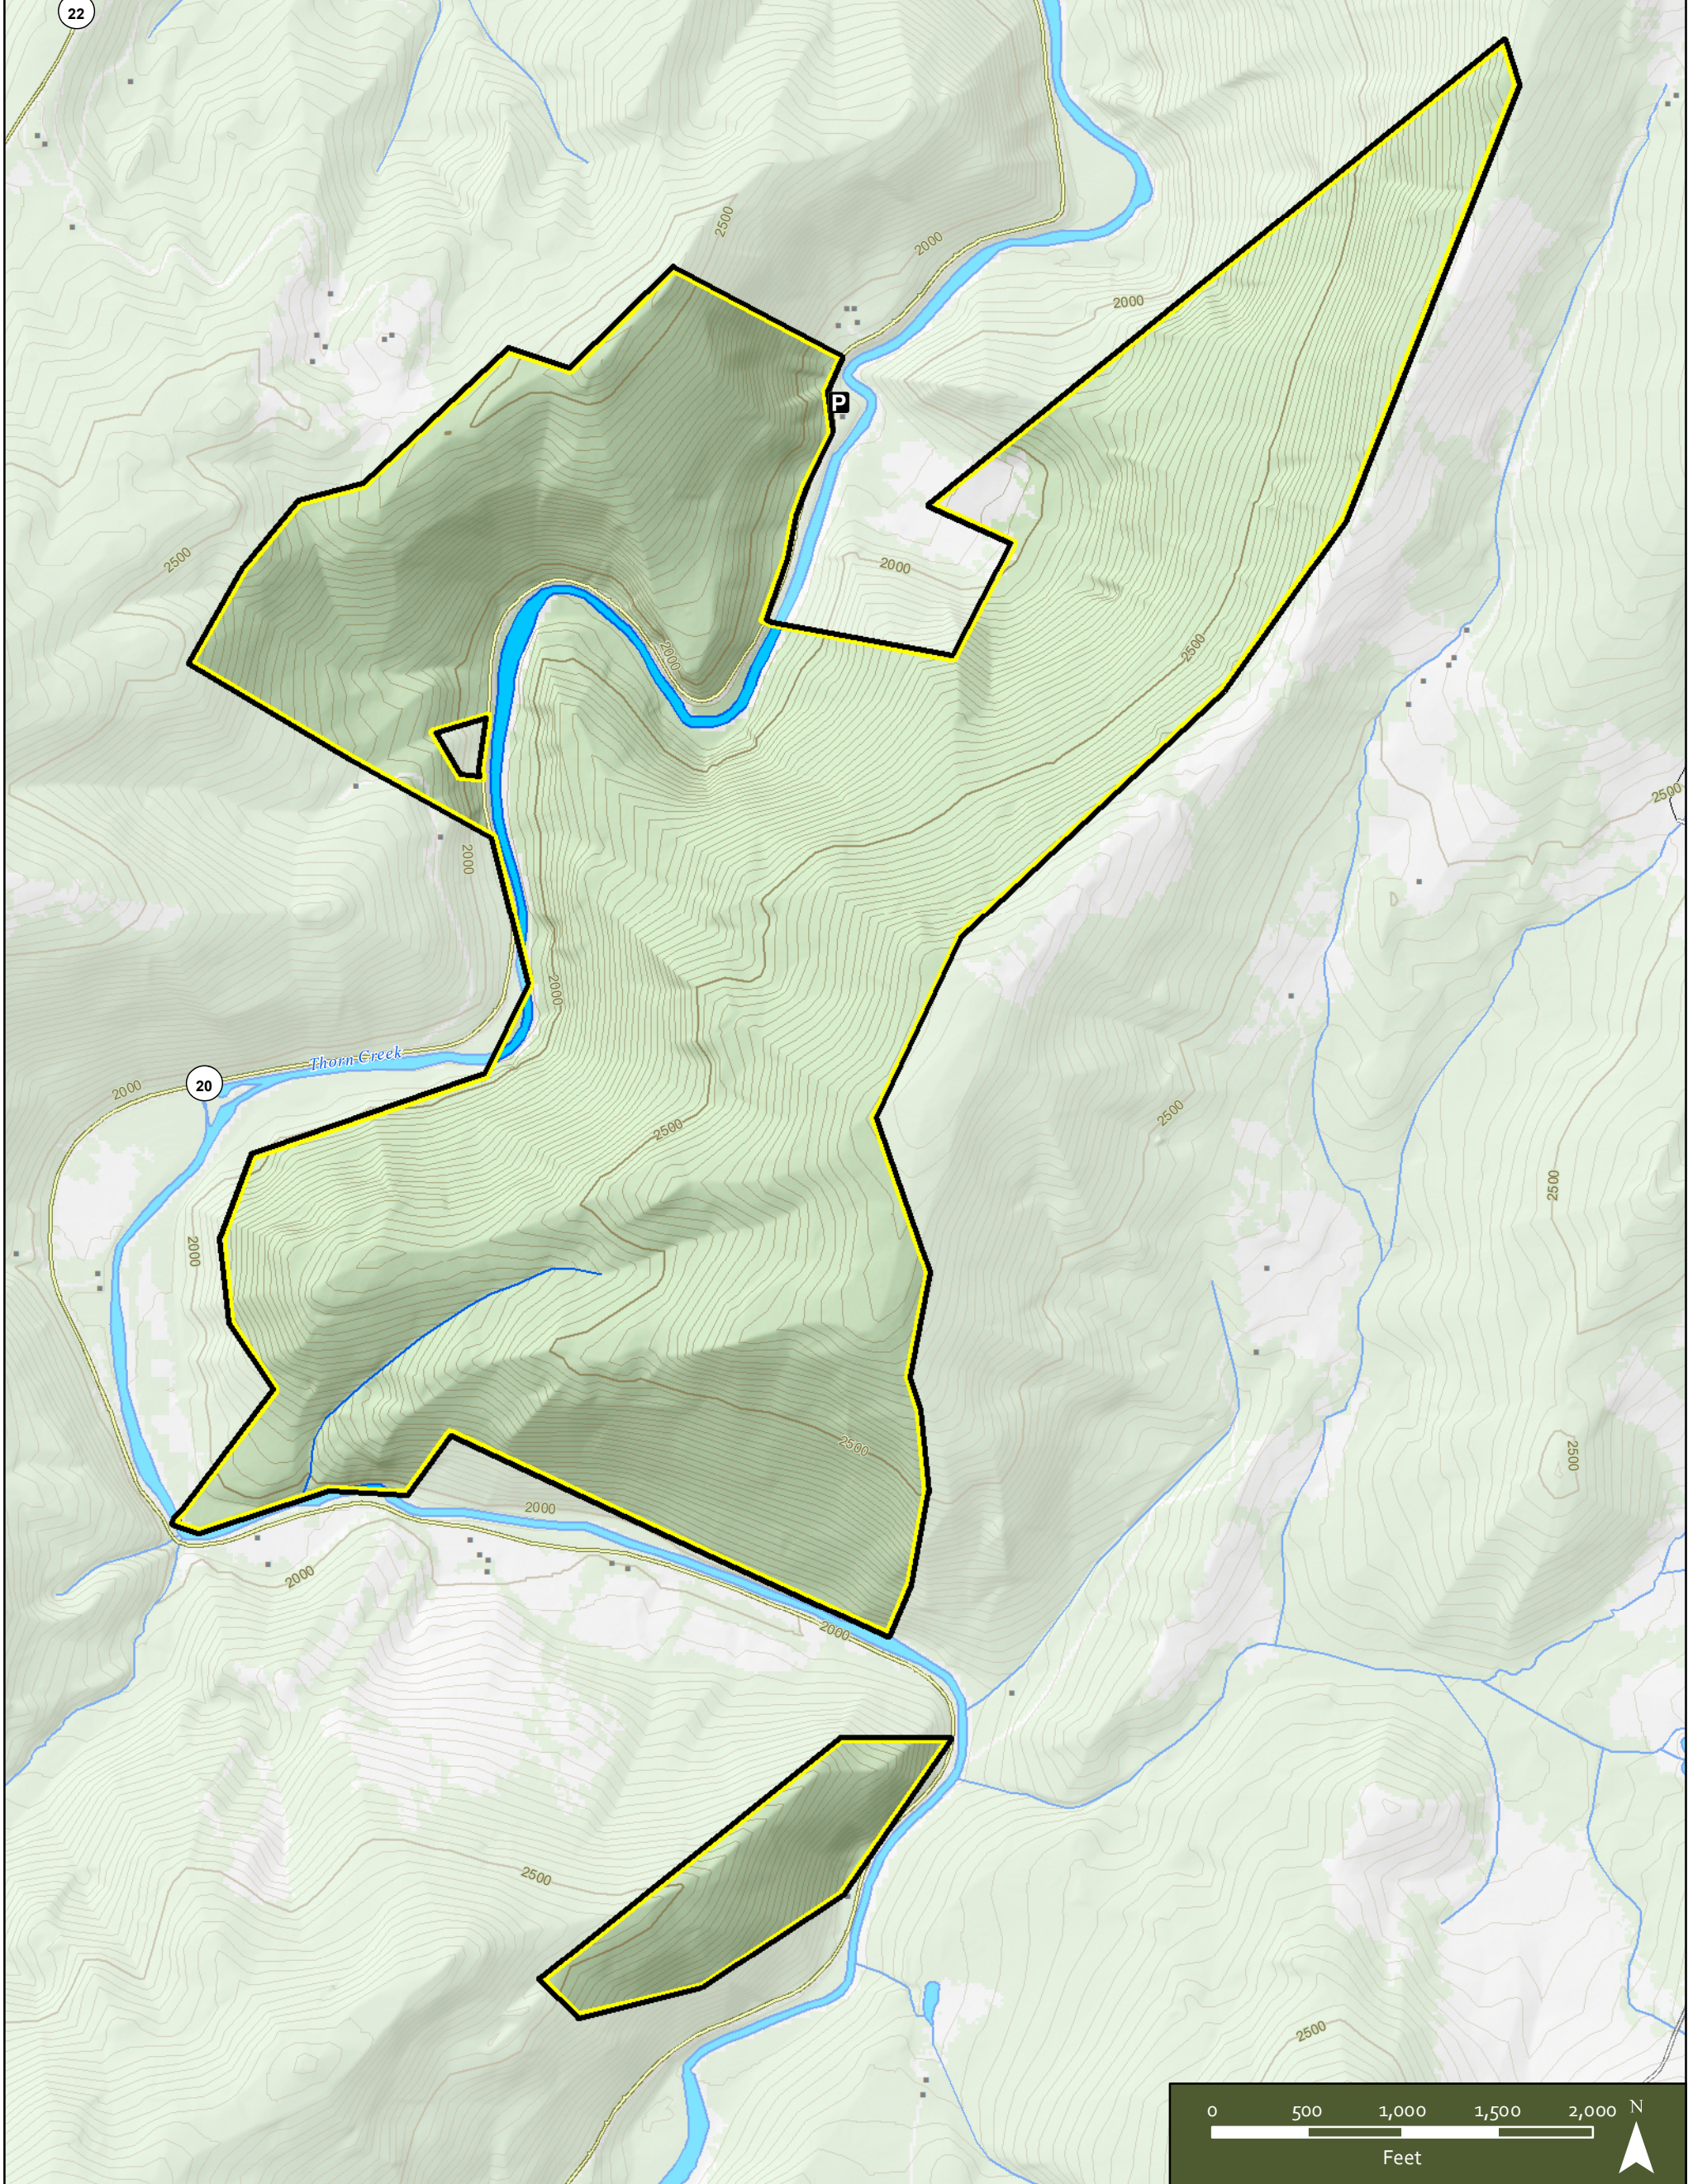

# THORN CREEK WILDLIFE MANAGEMENT AREA

Pendleton County, West Virginia

- |                              |               |              |                         |                                   |
|------------------------------|---------------|--------------|-------------------------|-----------------------------------|
| Fishing Access               | Campground    | Interstates  | County Routes           | Hunter Access Trails (unimproved) |
| Boating Access (Carry/Slide) | Parking Areas | US Highways  | Secondary County Routes | Hunter Access Trails (improved)   |
| Boating Access (Ramp)        | Gates         | State Routes | Streets                 | Powerlines                        |
|                              | WMA Boundary  |              |                         |                                   |