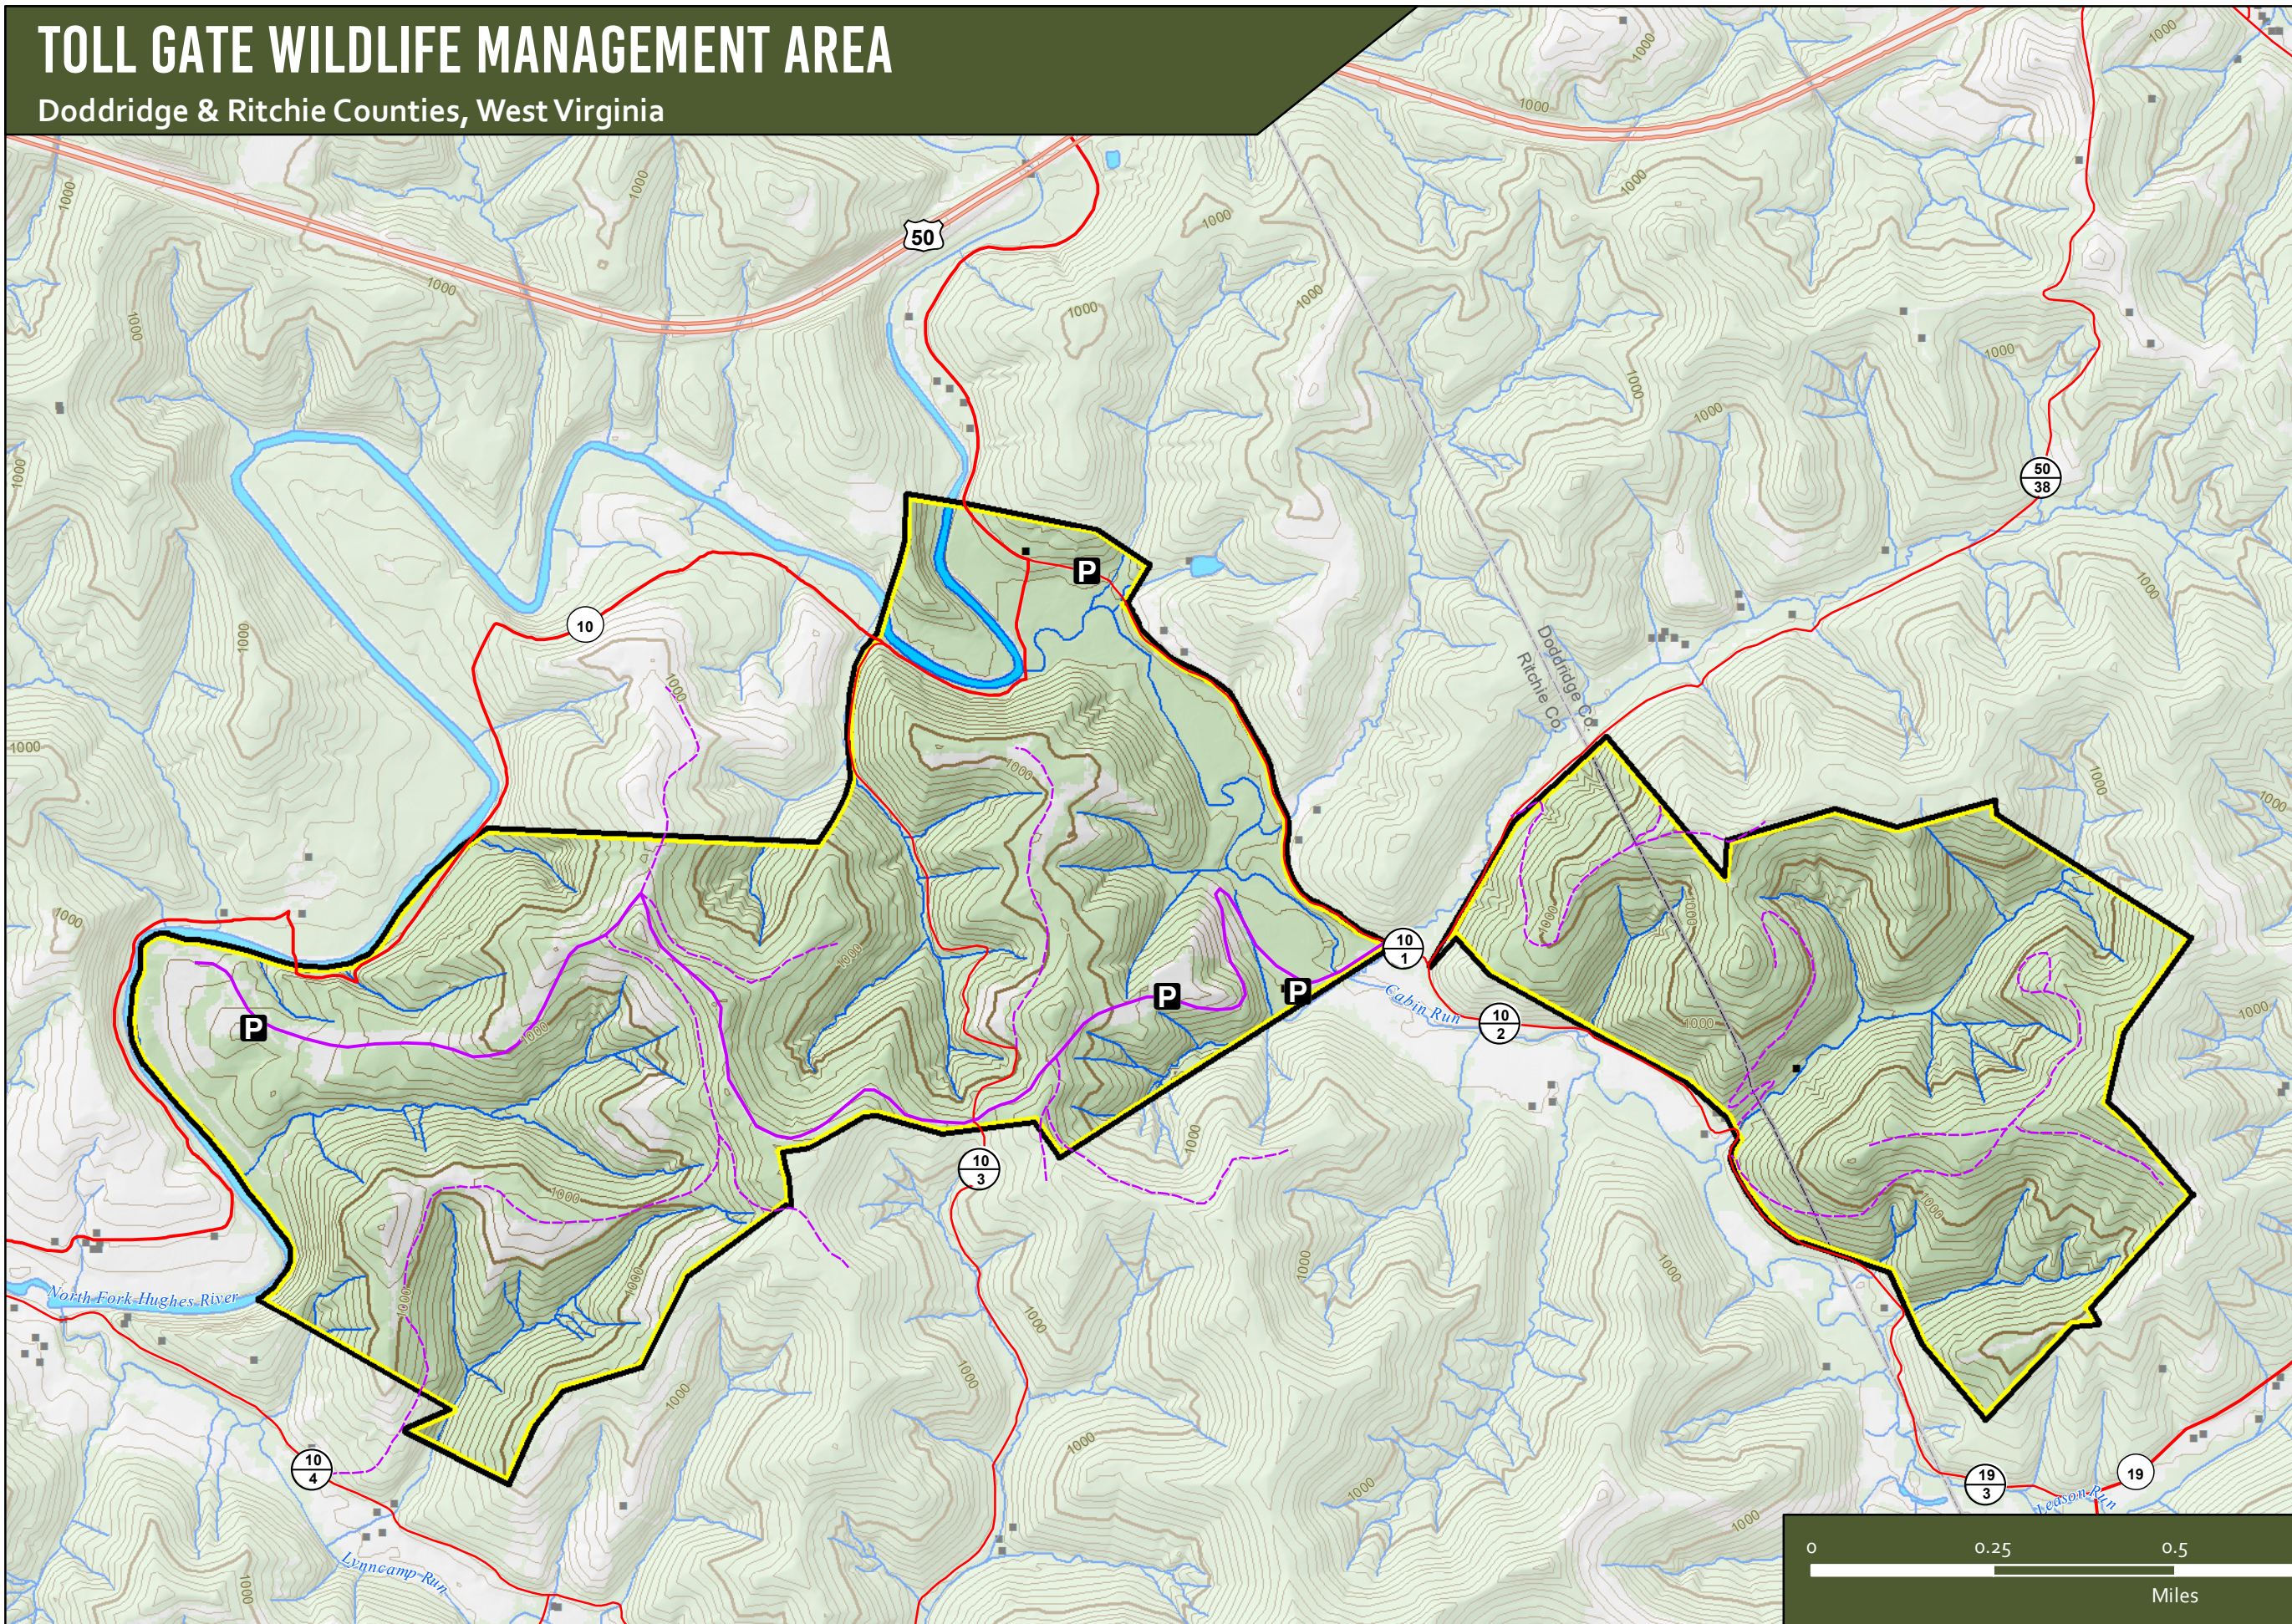

TOLL GATE WILDLIFE MANAGEMENT AREA

Doddridge & Ritchie Counties, West Virginia

Legend

- Parking Areas
- Secondary County Routes
- County Highway - Poor or Impassable
- WMA Road - Improved
- WMA Road - Poor or Impassable
- WMA Boundary

WMA Roads have
Possible Restrictions
No ATV's