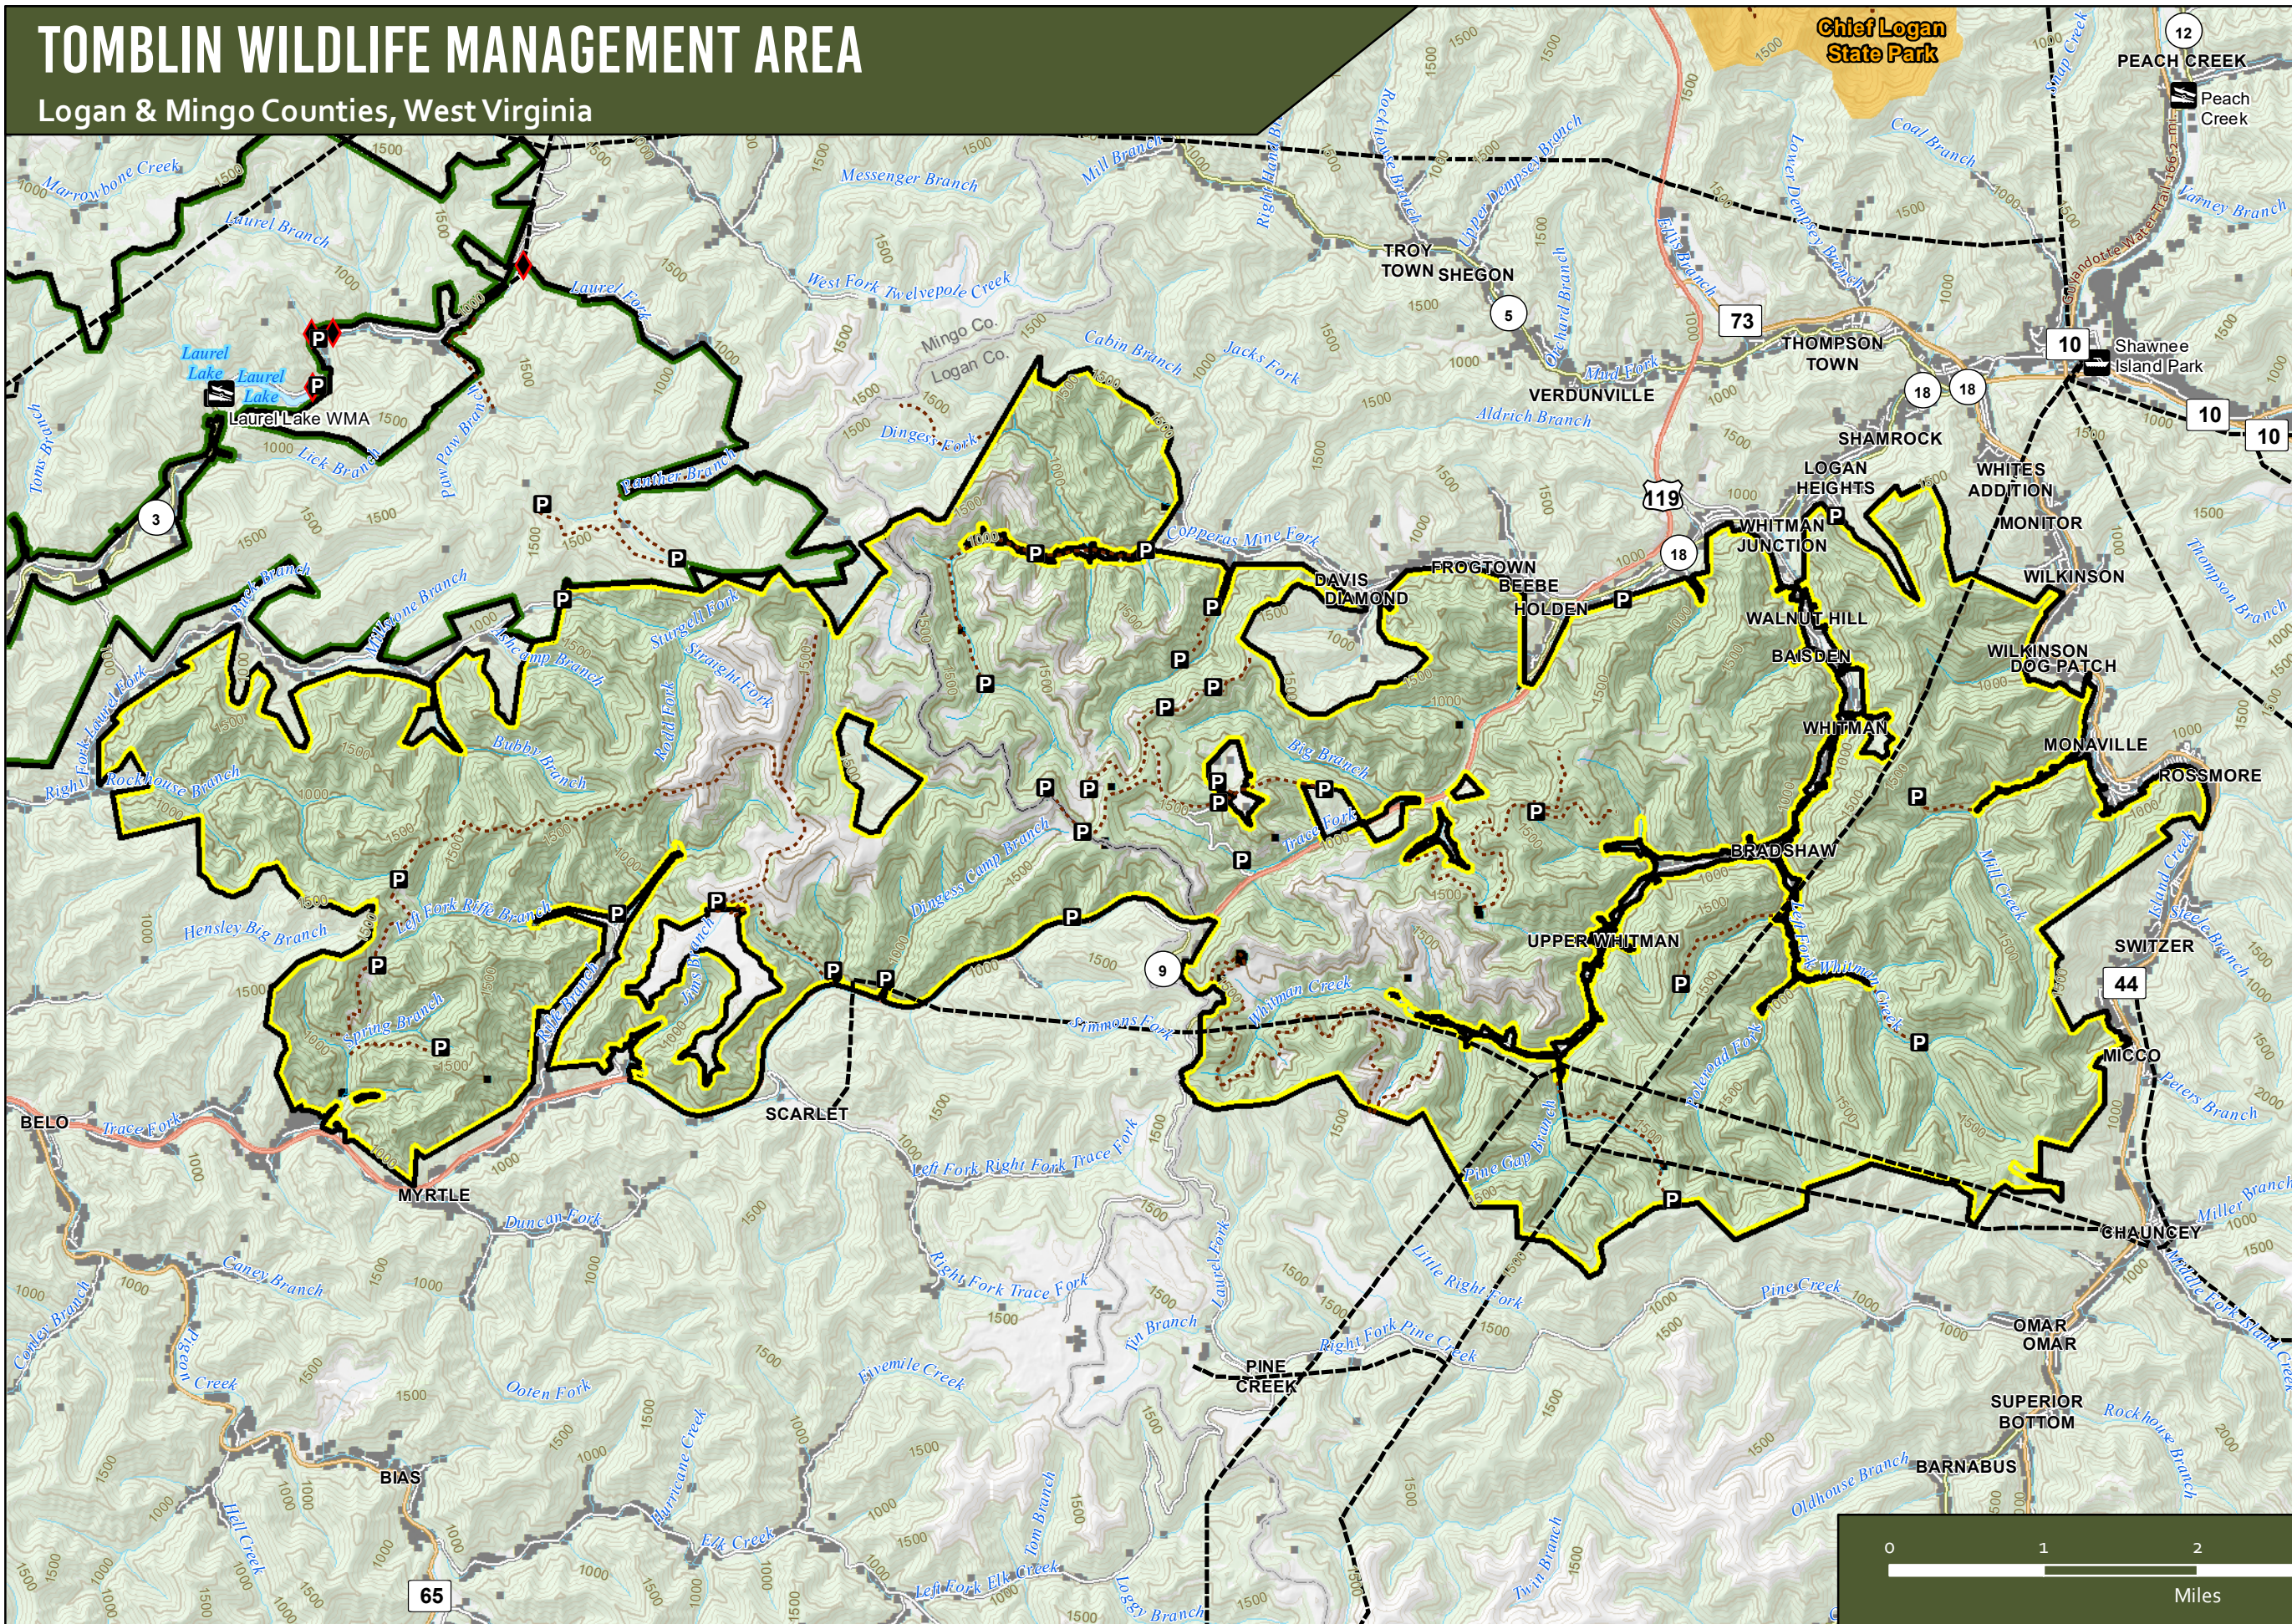

TOMBLIN WILDLIFE MANAGEMENT AREA

Logan & Mingo Counties, West Virginia

Legend

- Parking Areas
- Gates
- Hunter Access Trails (unimproved)
- Hunter Access Trails (improved)
- Laurel Lake WMA
- Tomblin WMA
- Interstates
- US Highways
- State Routes
- County Routes
- Secondary County Routes
- Powerlines