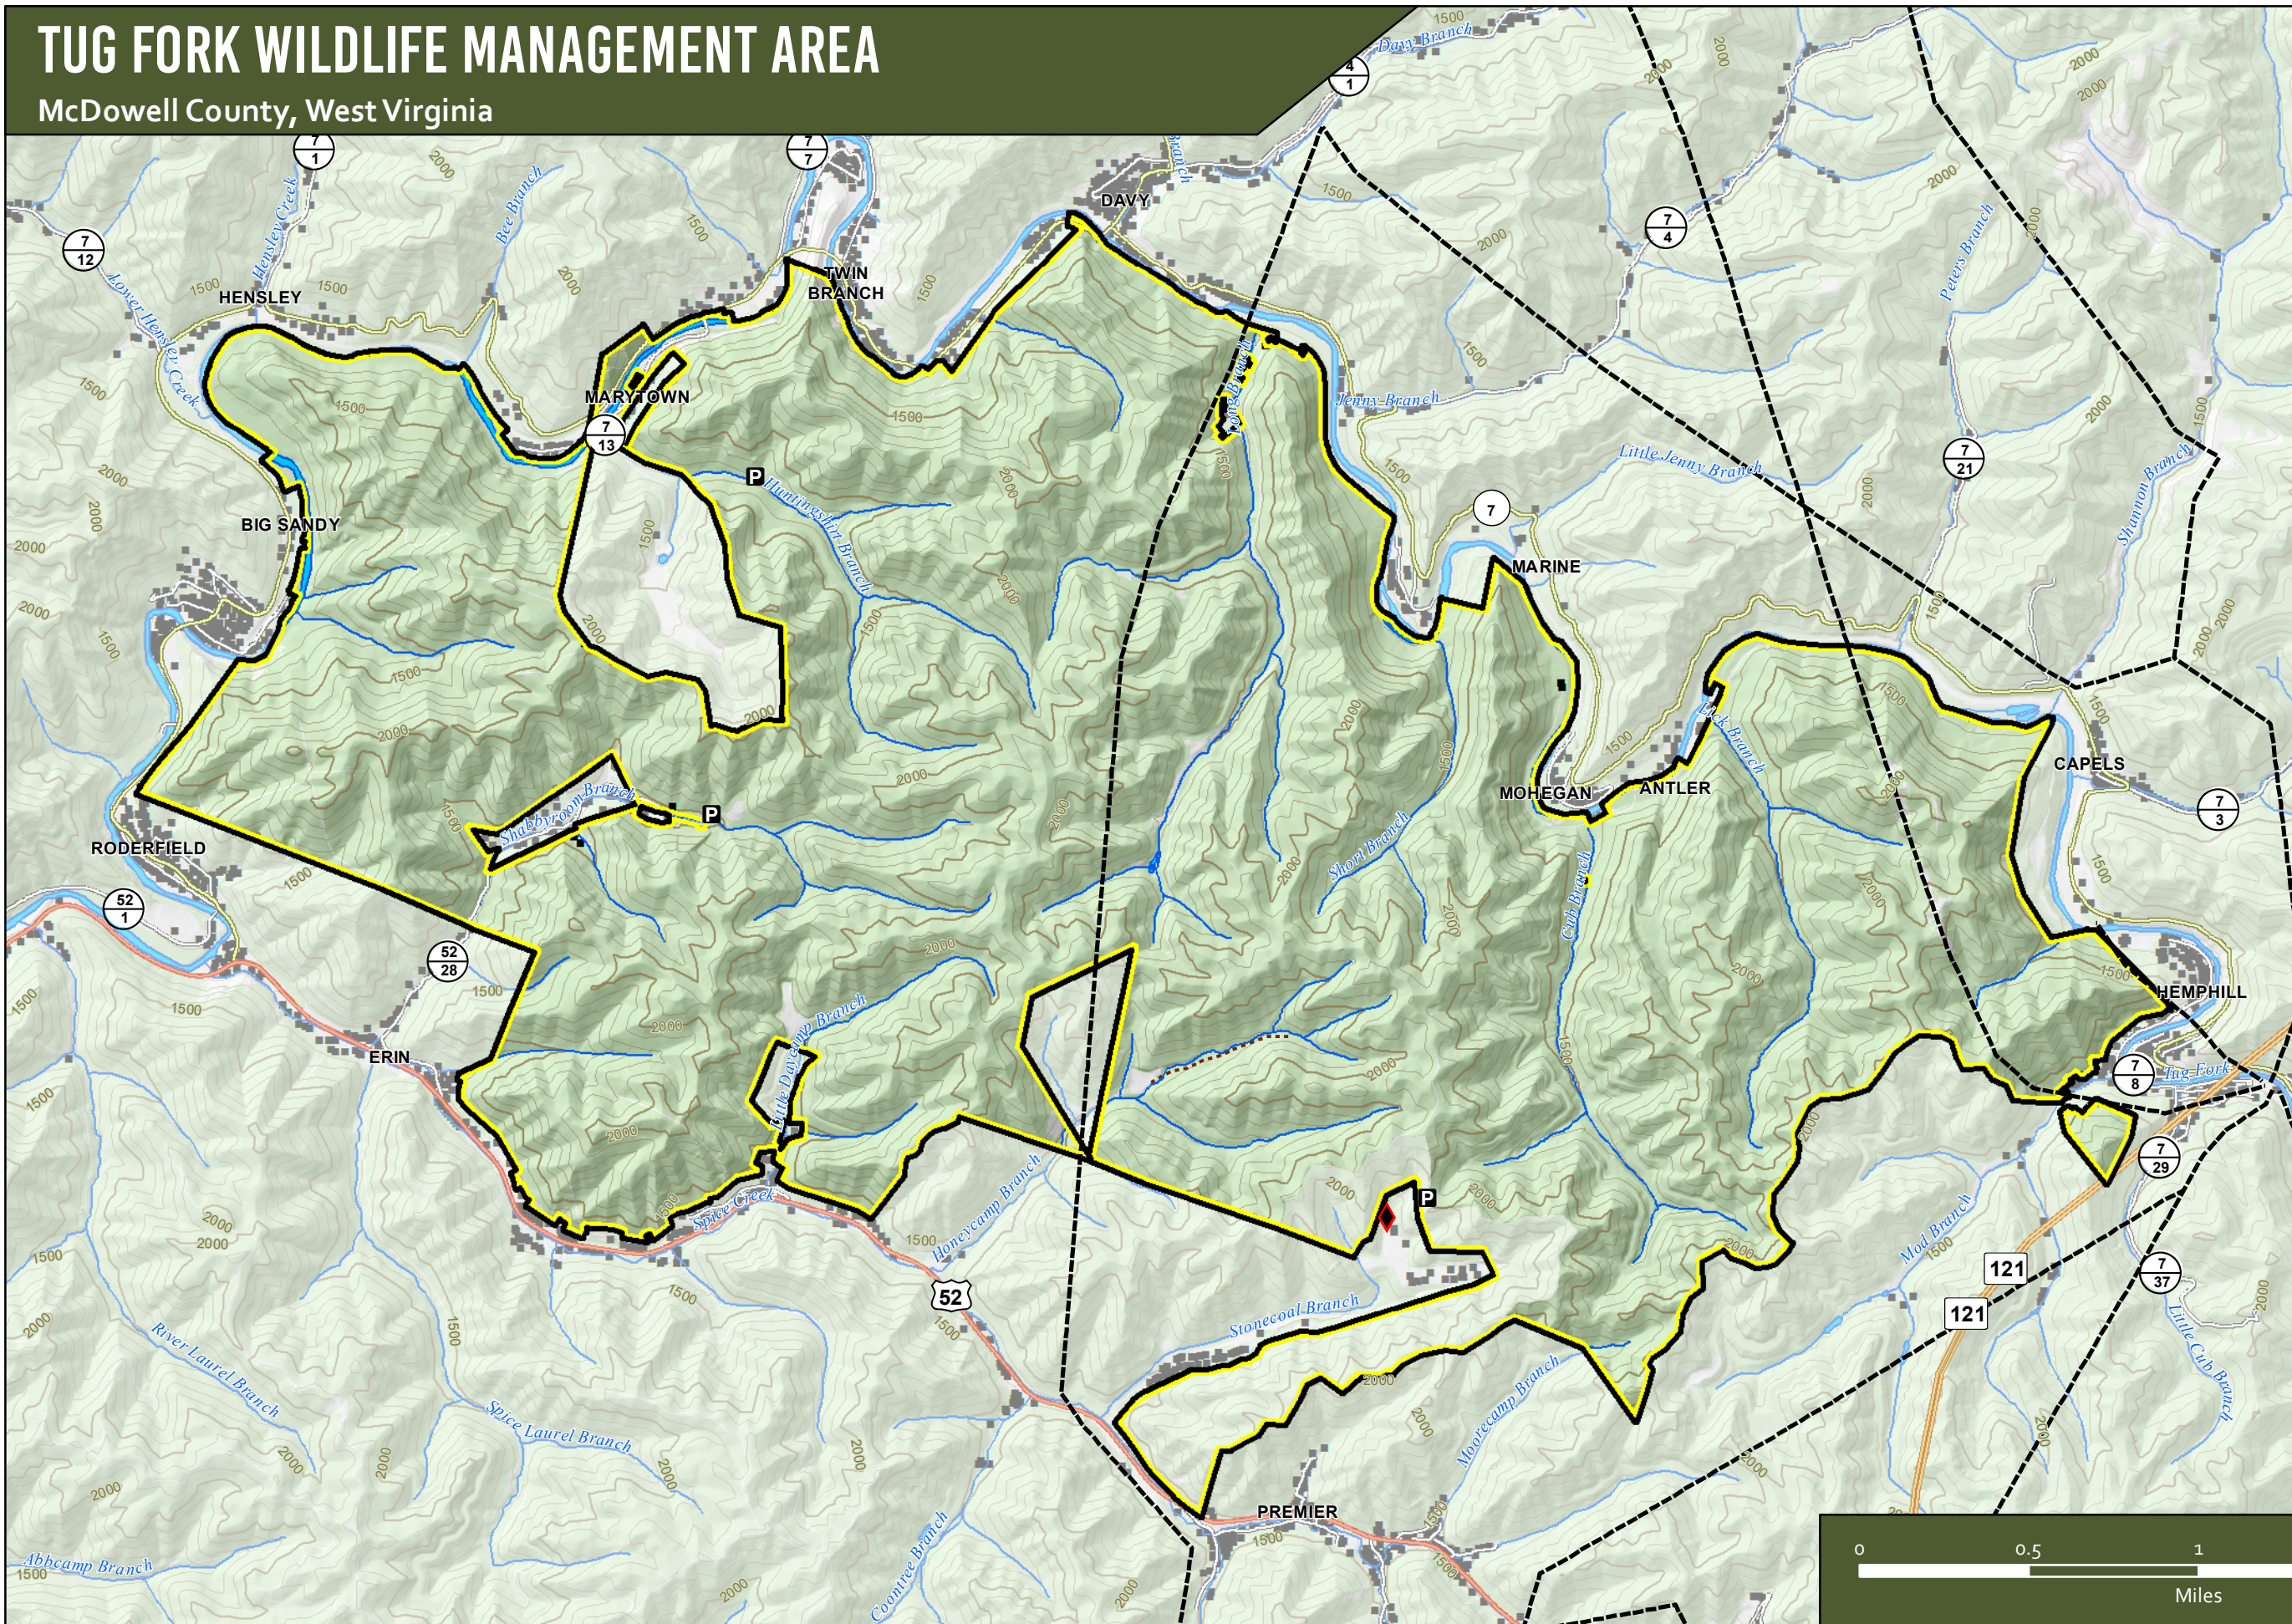

TUG FORK WILDLIFE MANAGEMENT AREA

McDowell County, West Virginia

Legend

- Parking Areas
- Gates
- Hunter Access Trails (unimproved)
- Hunter Access Trails (improved)
- WMA Boundary
- Interstates
- US Highways
- State Routes
- County Routes
- Secondary County Routes
- Powerlines