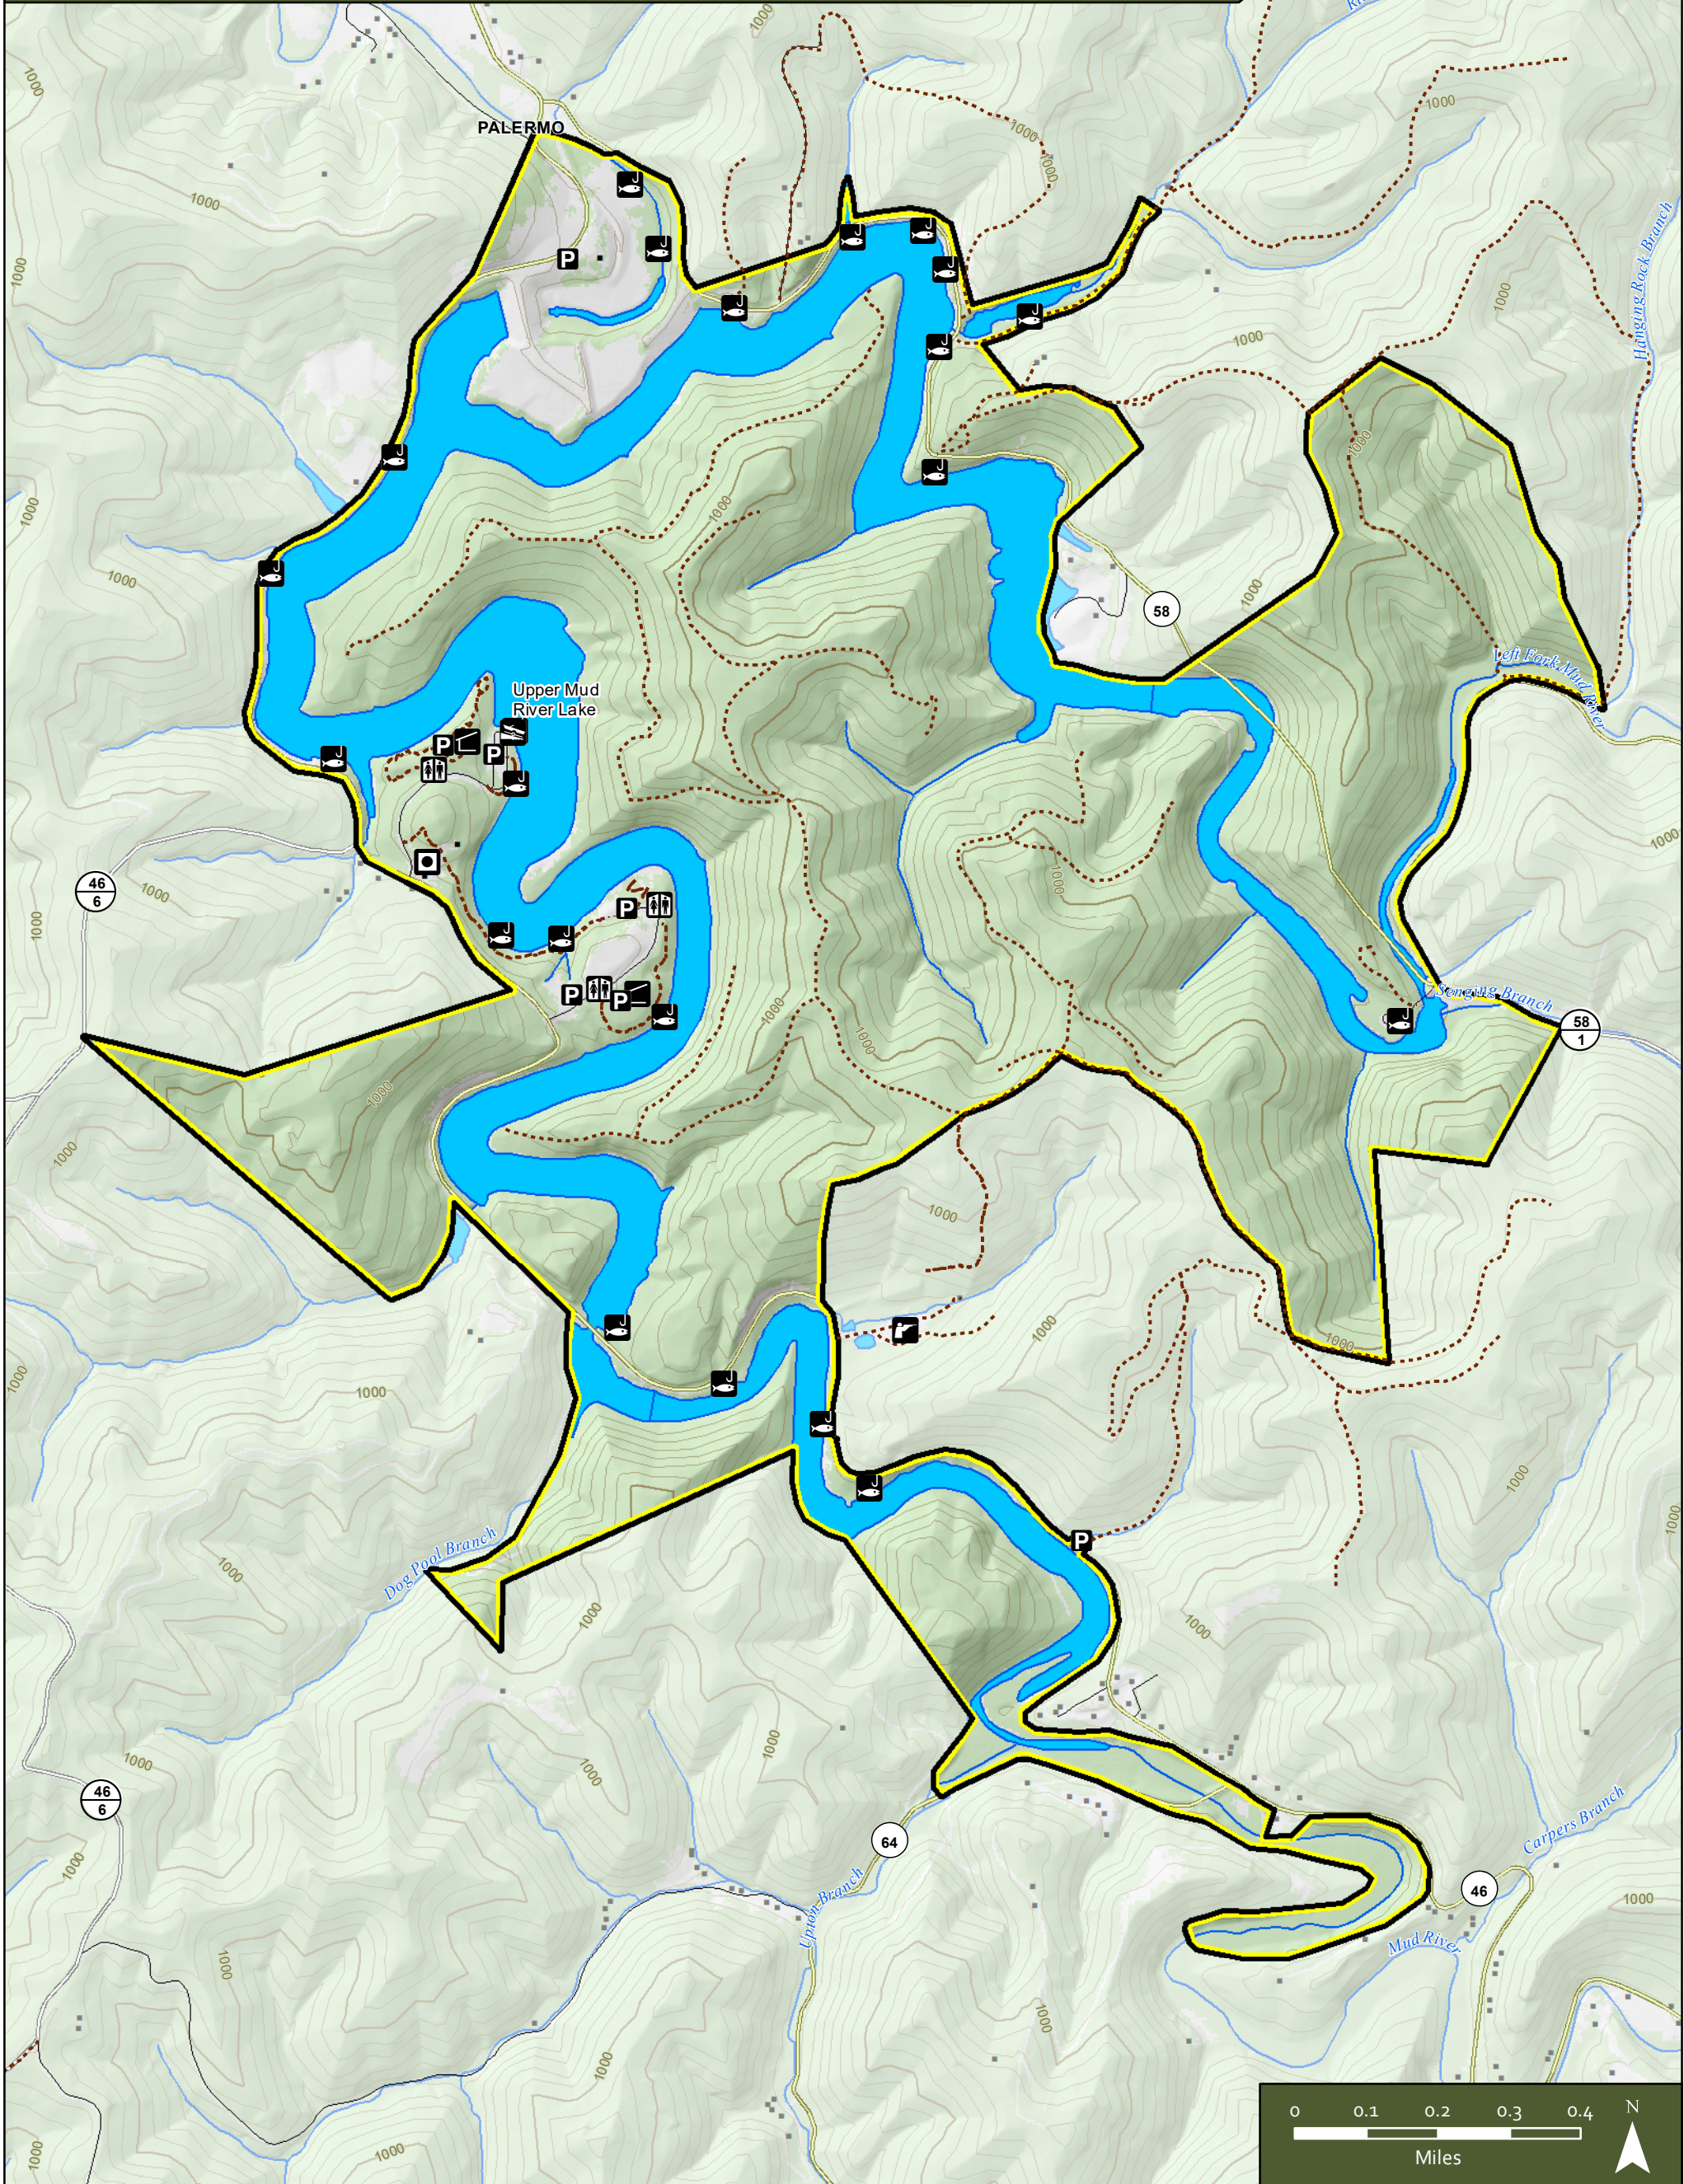

UPPER MUD RIVER WILDLIFE MANAGEMENT AREA

Lincoln County, West Virginia

- | | | | | | |
|------------------------------|-----------------------|---------------|--------------|-------------------------|---------------------|
| Fishing Access | Shooting Range | Office | Interstates | County Routes | Powerlines |
| Boating Access (Carry/Slide) | Bath House / Restroom | Parking Areas | US Highways | Secondary County Routes | Hunter Access Trail |
| Boating Access (Ramp) | Shelter | WMA Boundary | State Routes | Streets | |