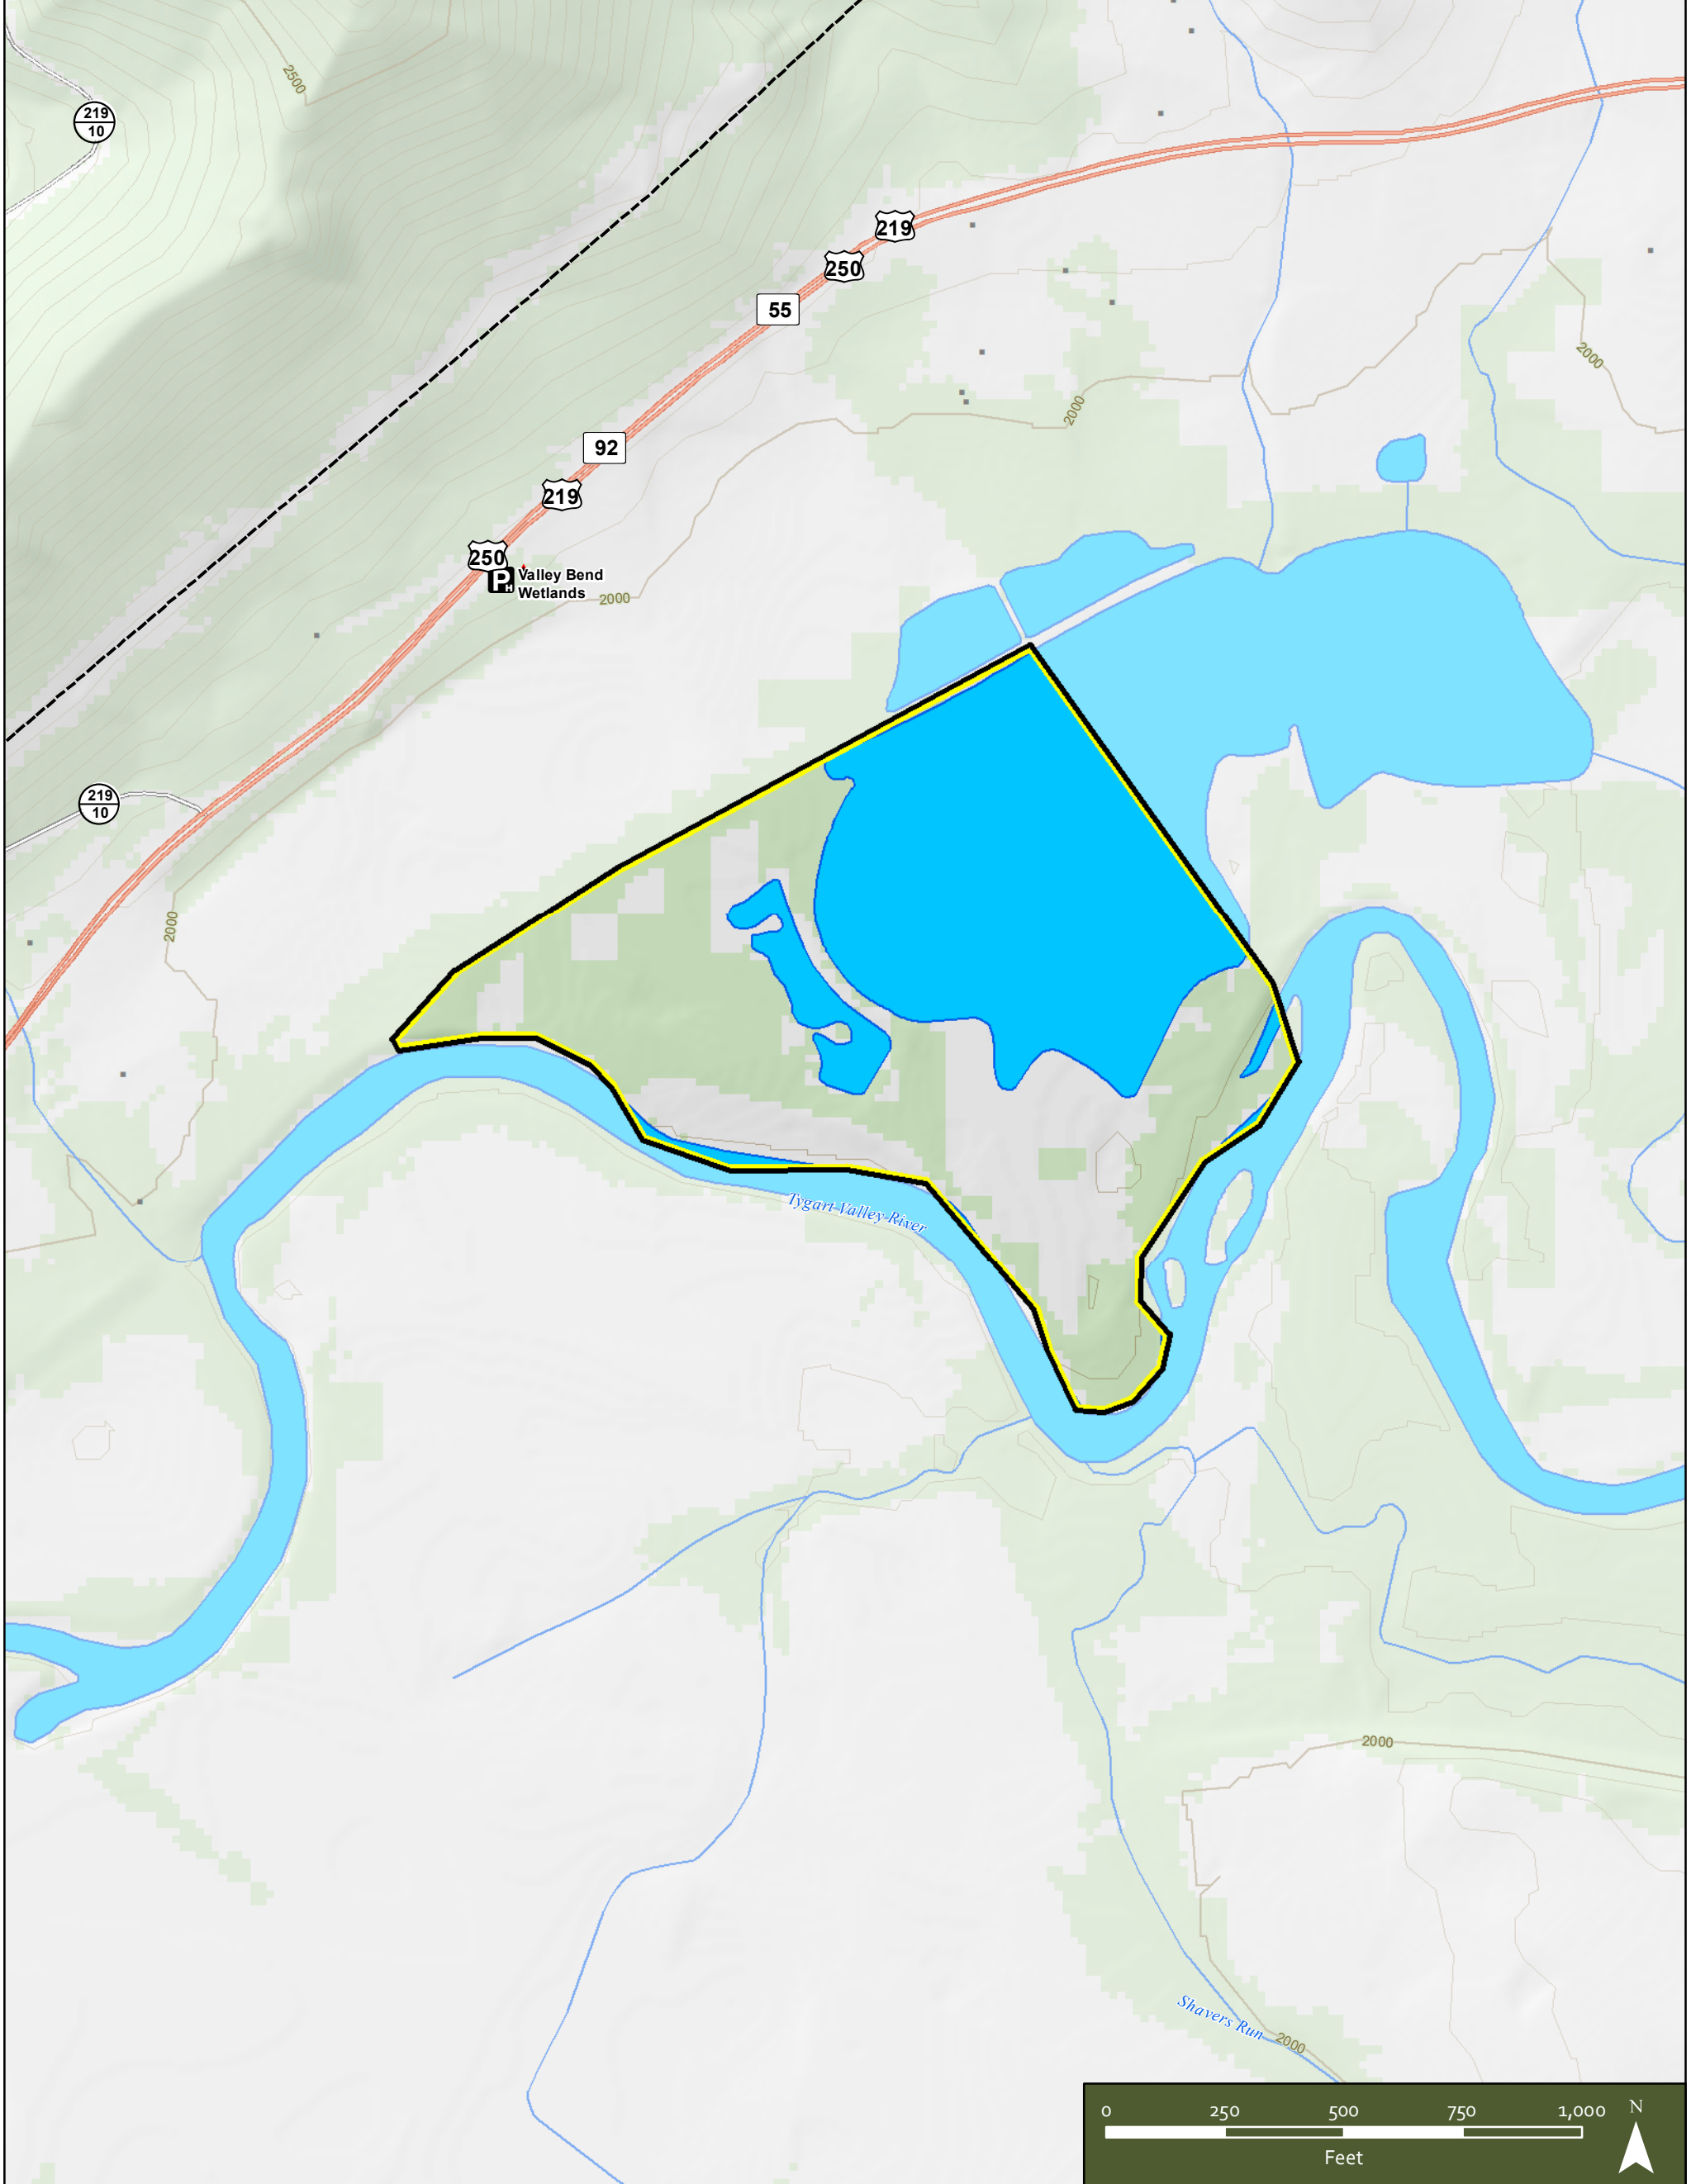

VALLEY BEND WETLANDS WILDLIFE MANAGEMENT AREA

Randolph County, West Virginia

- | | | | |
|-----------------------|--------------|-------------------------|-----------------------------------|
| Hunter Access Parking | Interstates | County Routes | Hunter Access Trails (unimproved) |
| Gates | US Highways | Secondary County Routes | Hunter Access Trails (improved) |
| WMA Boundary | State Routes | Streets | Powerlines |