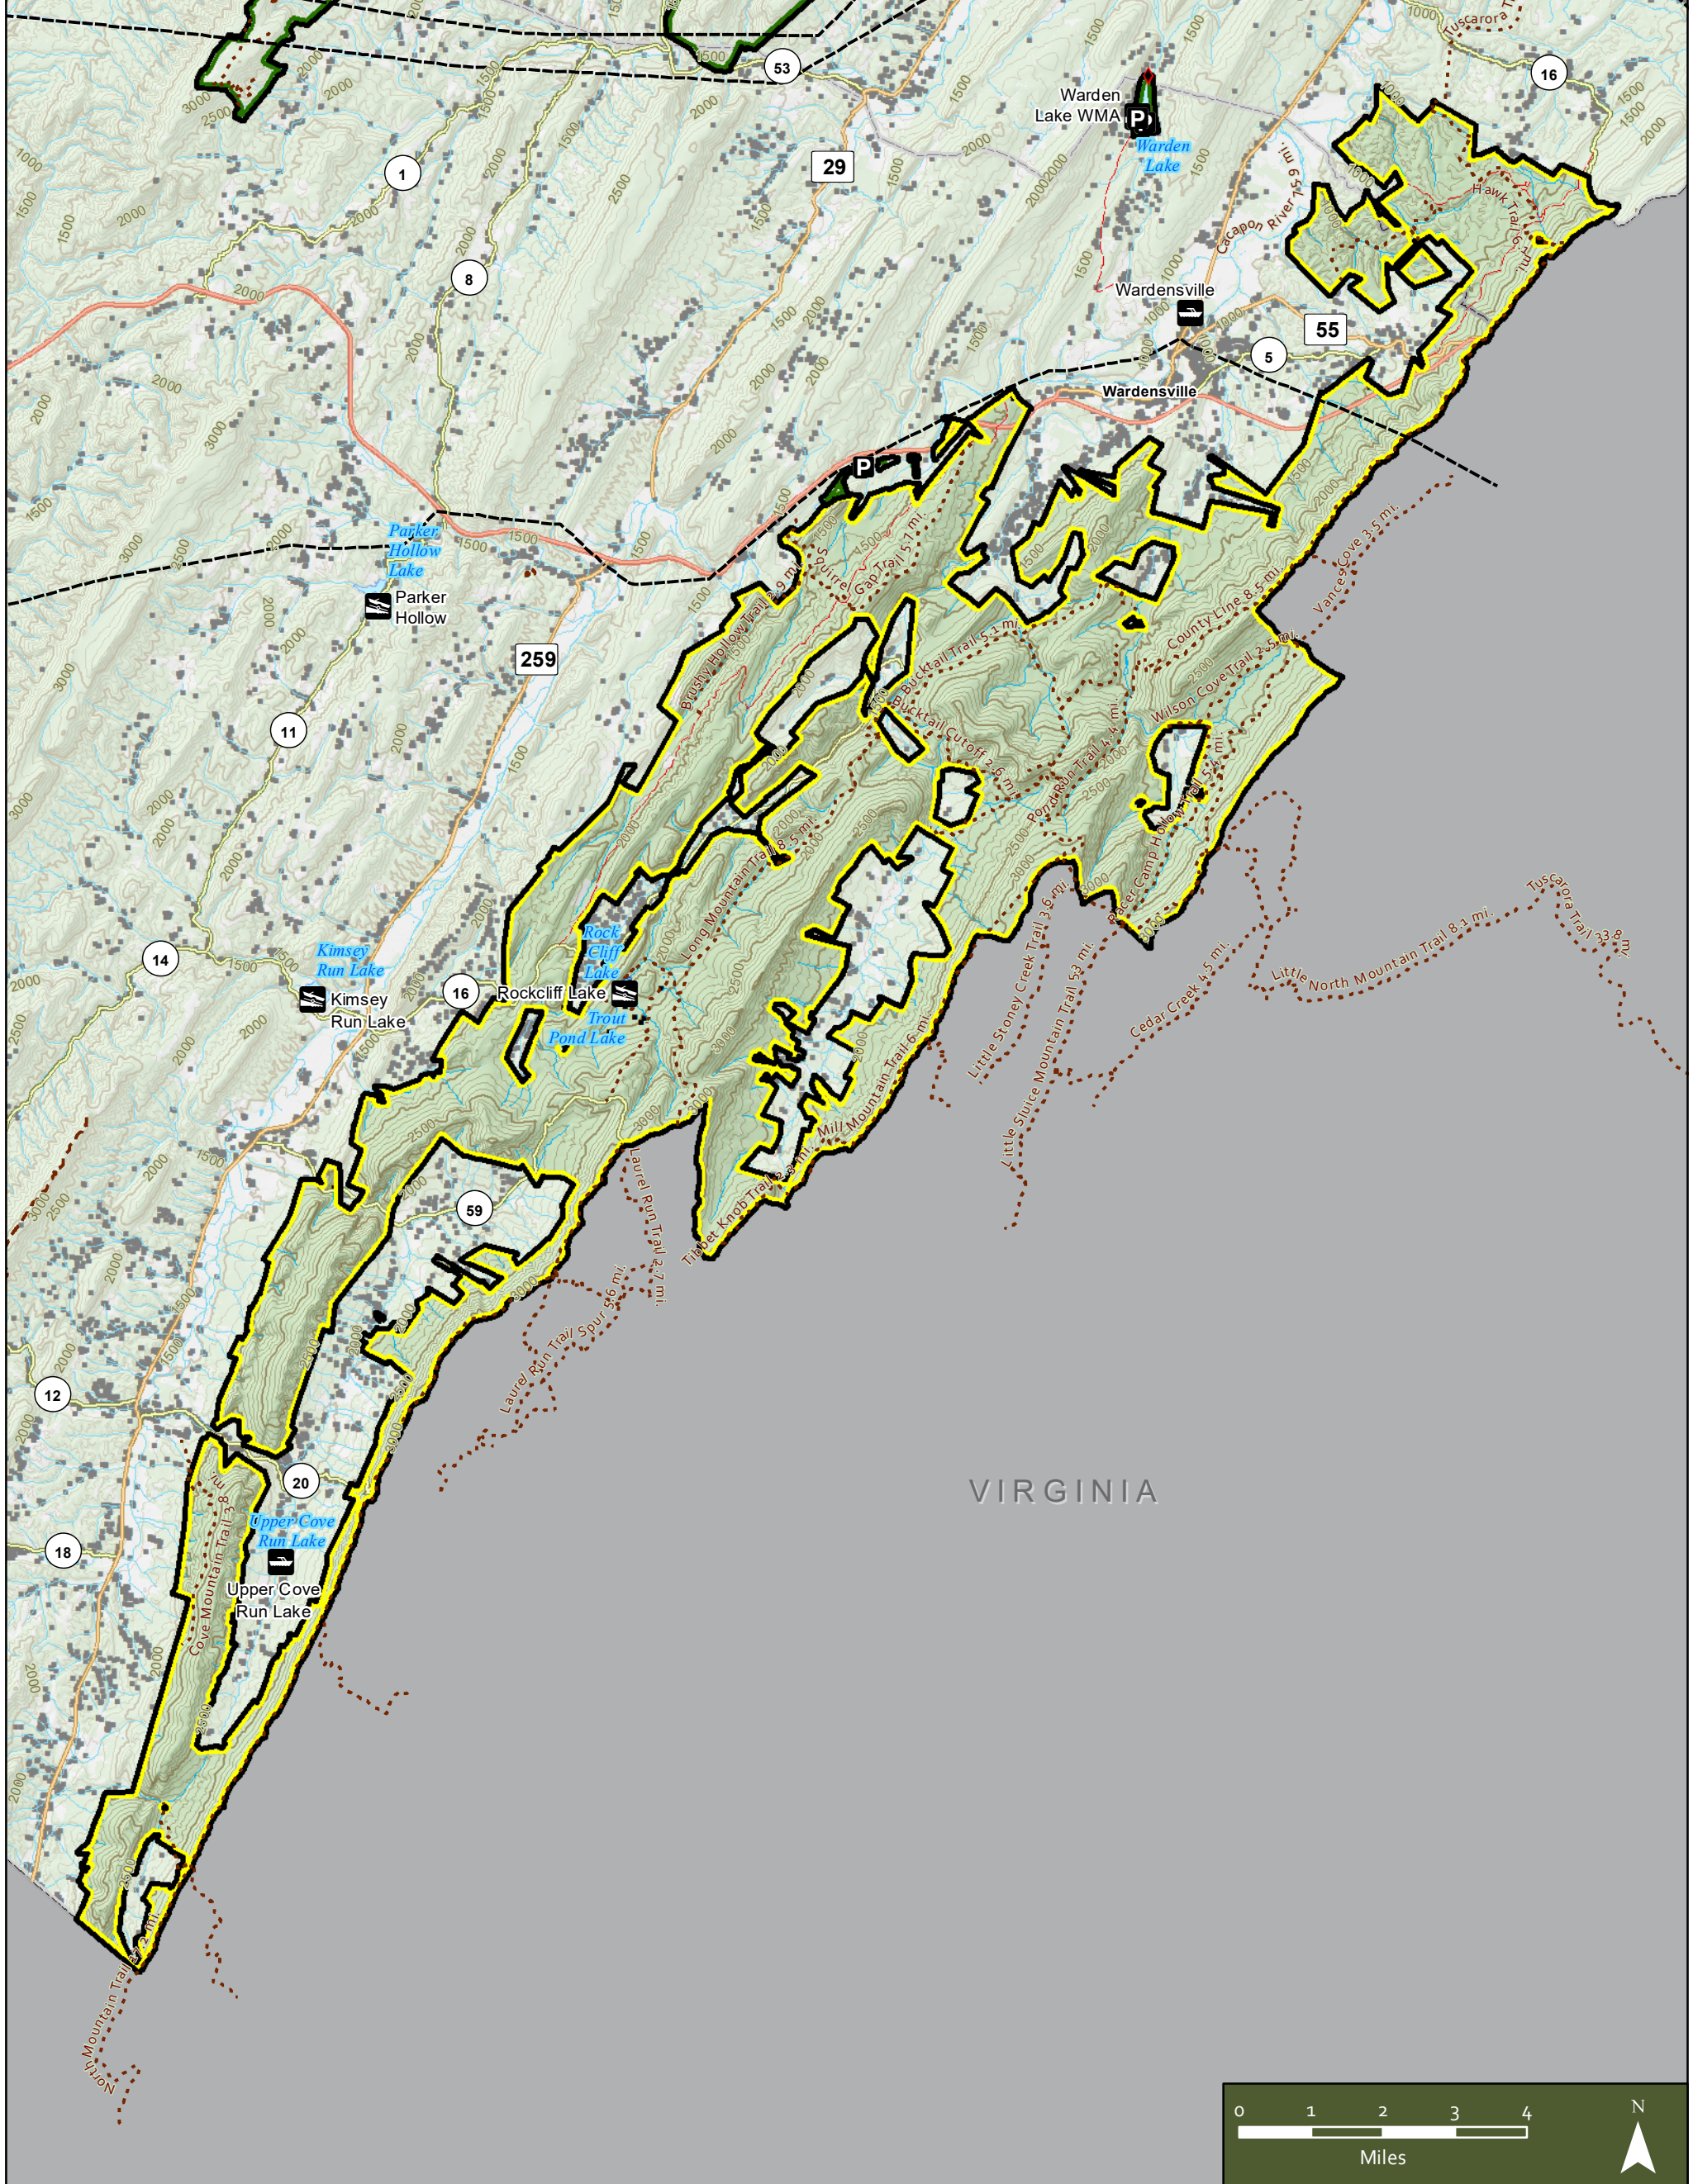

WARDENSVILLE WILDLIFE MANAGEMENT AREA

Hampshire & Hardy Counties, West Virginia

- | | | | | |
|------------------------------|------------------|--------------|---------------|-----------------------------------|
| Fishing Access | Parking Areas | Interstates | County Routes | Hunter Access Trails (unimproved) |
| Boating Access (Carry/Slide) | Gates | US Highways | | Hunter Access Trails (improved) |
| Boating Access (Ramp) | Public Land | State Routes | | |
| | Wardensville WMA | | | |