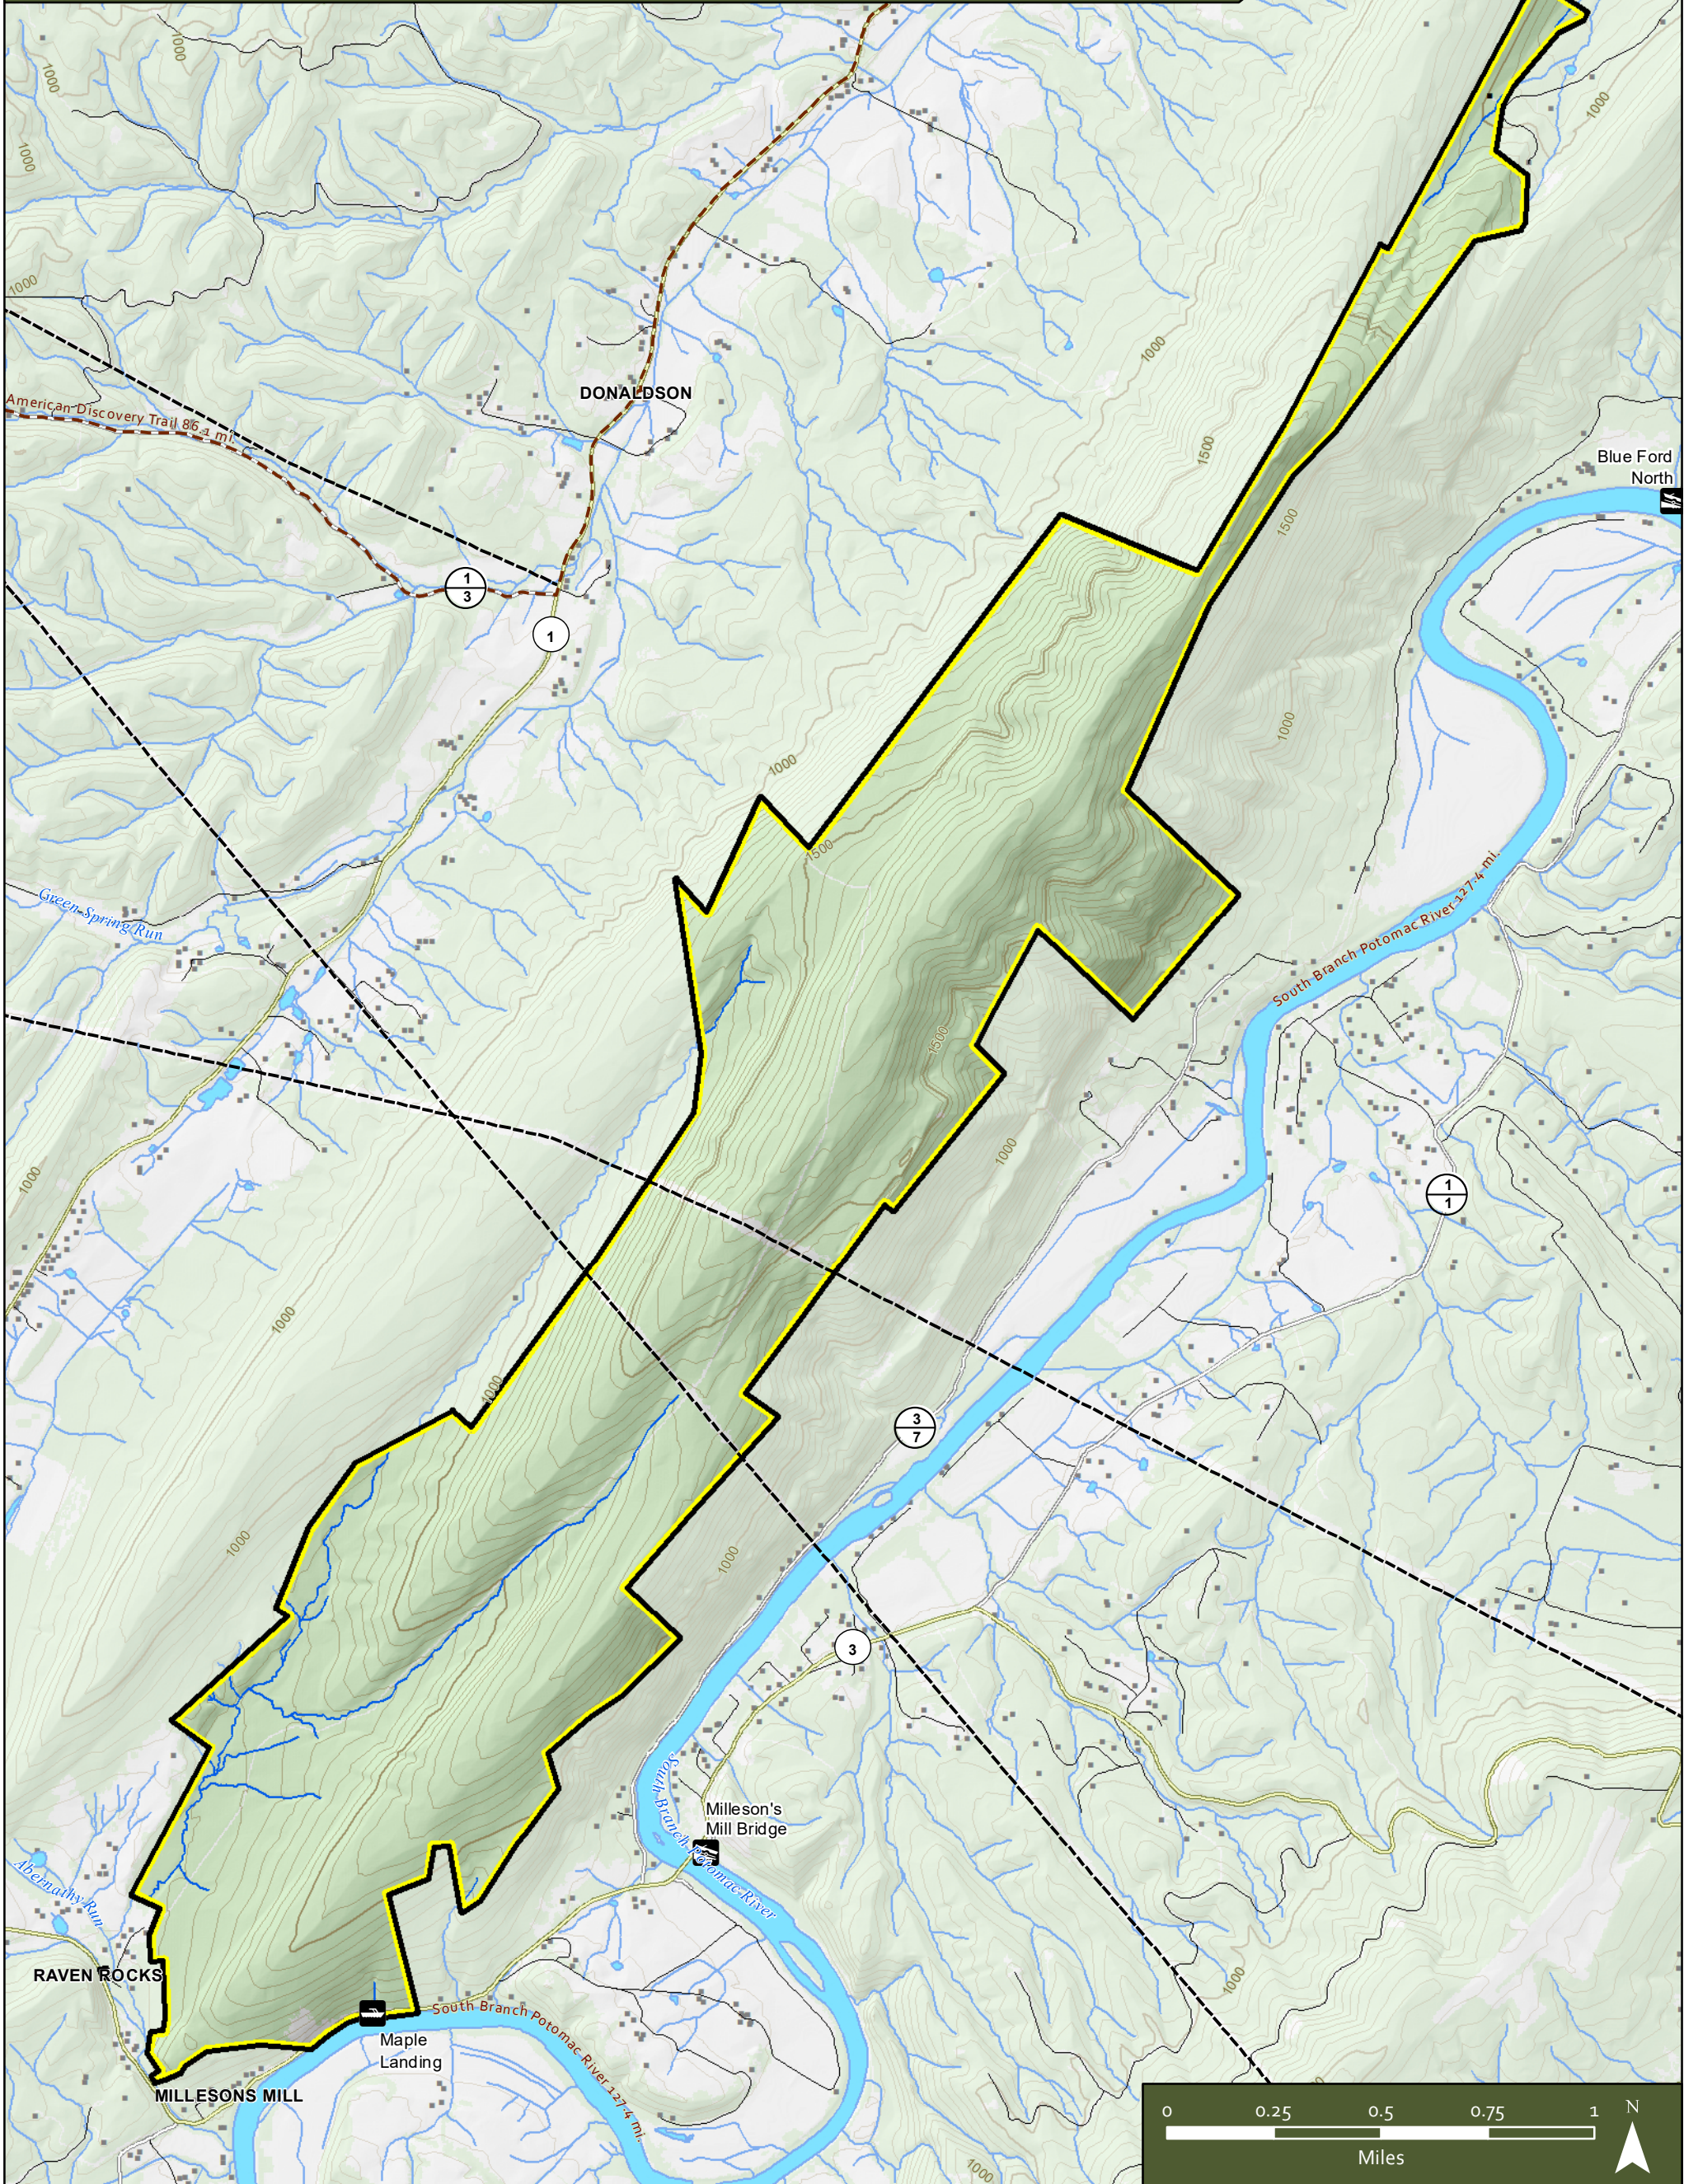

# WHITE HORSE MOUNTAIN WILDLIFE MANAGEMENT AREA

Hampshire County, West Virginia

- |                              |              |                         |                                   |
|------------------------------|--------------|-------------------------|-----------------------------------|
| Fishing Access               | Interstates  | County Routes           | Hunter Access Trails (unimproved) |
| Boating Access (Carry/Slide) | US Highways  | Secondary County Routes | Hunter Access Trails (improved)   |
| Boating Access (Ramp)        | State Routes | Streets                 | Powerlines                        |
| WMA Boundary                 |              |                         |                                   |